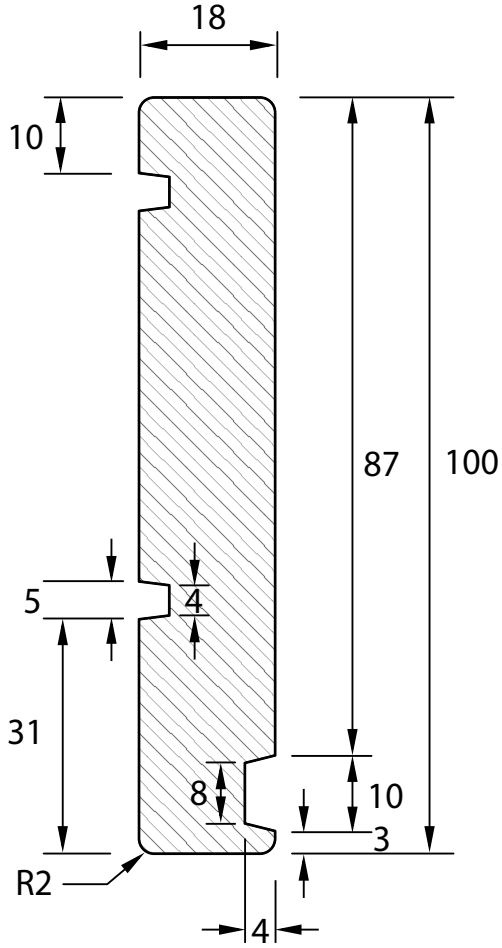

DESCRIPTION: 100 x 18 Box Corner (2 pieces)

PROFILE NUMBER: NZ0290 & NZ0291

## Internal

Part#290  
Area = 1724.57mm

Part#291  
Area = 1463.67mm

## Internal