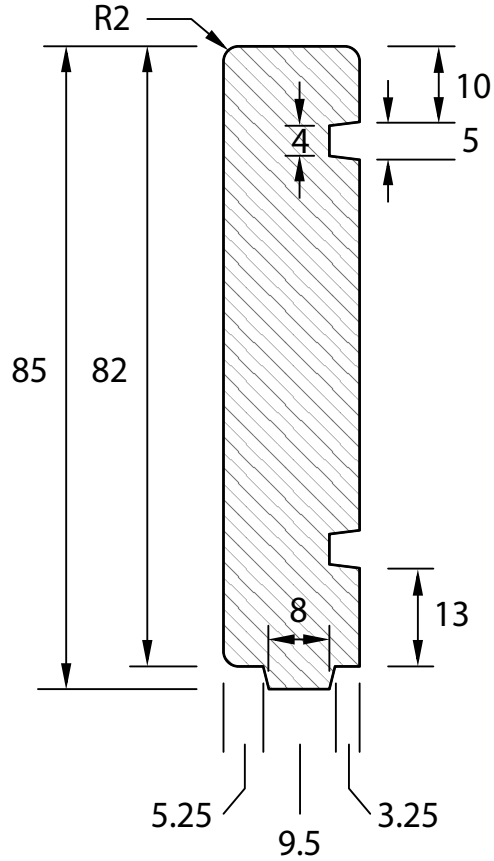

DESCRIPTION: 100 x 18 Box Corner (2 pieces)

PROFILE NUMBER: NZ0290 & NZ0291

## Internal

Part#290  
Area = 1724.57mm

Part#291  
Area = 1463.67mm