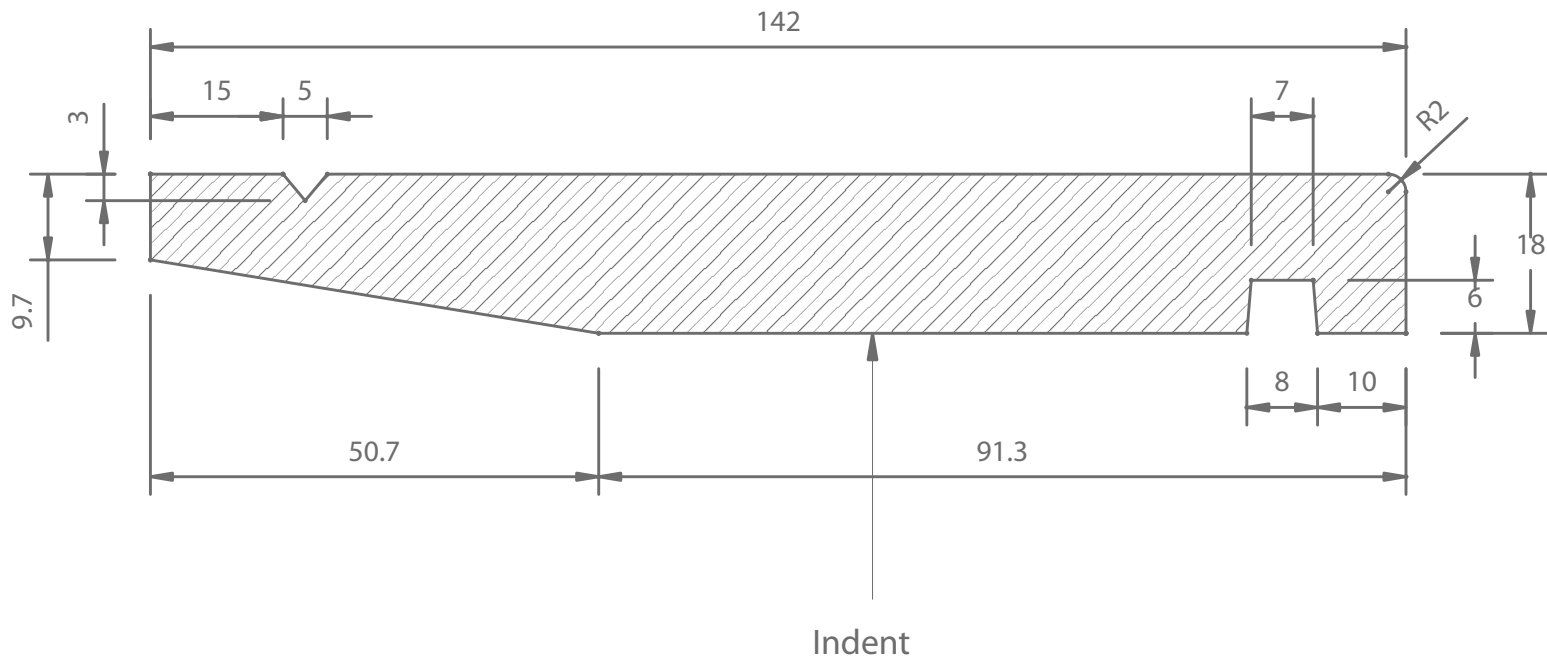

DESCRIPTION: 142 x 18 BB/WB

PROFILE NUMBER:
NZ0153

Area: 2292.24mm

NOTE:

Cover = 110mm

Lap = 32mm