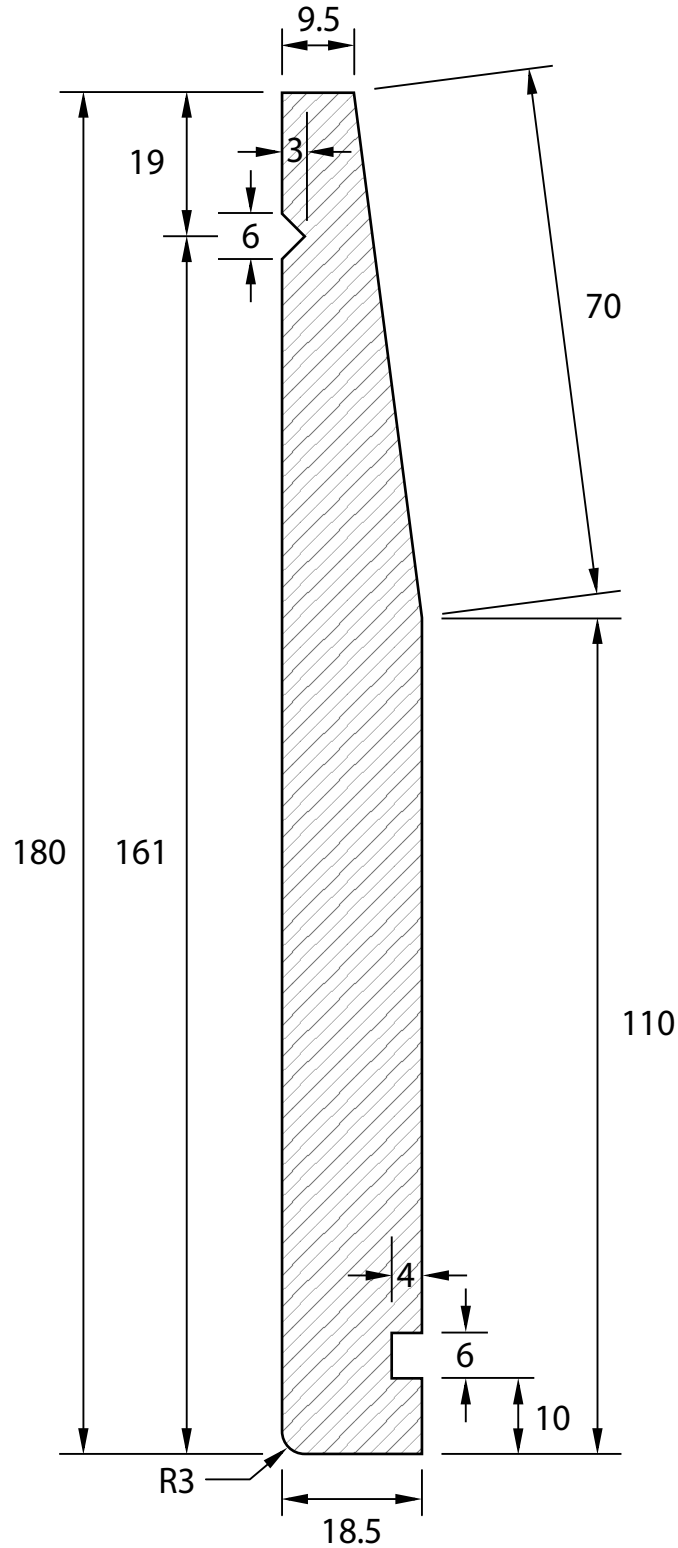

DESCRIPTION: 180 x 18.5 BB/WB

PROFILE NUMBER: NZ0120

Area: 2980.07mm

NOTE:
Cover = 148mm
Lap = 32mm