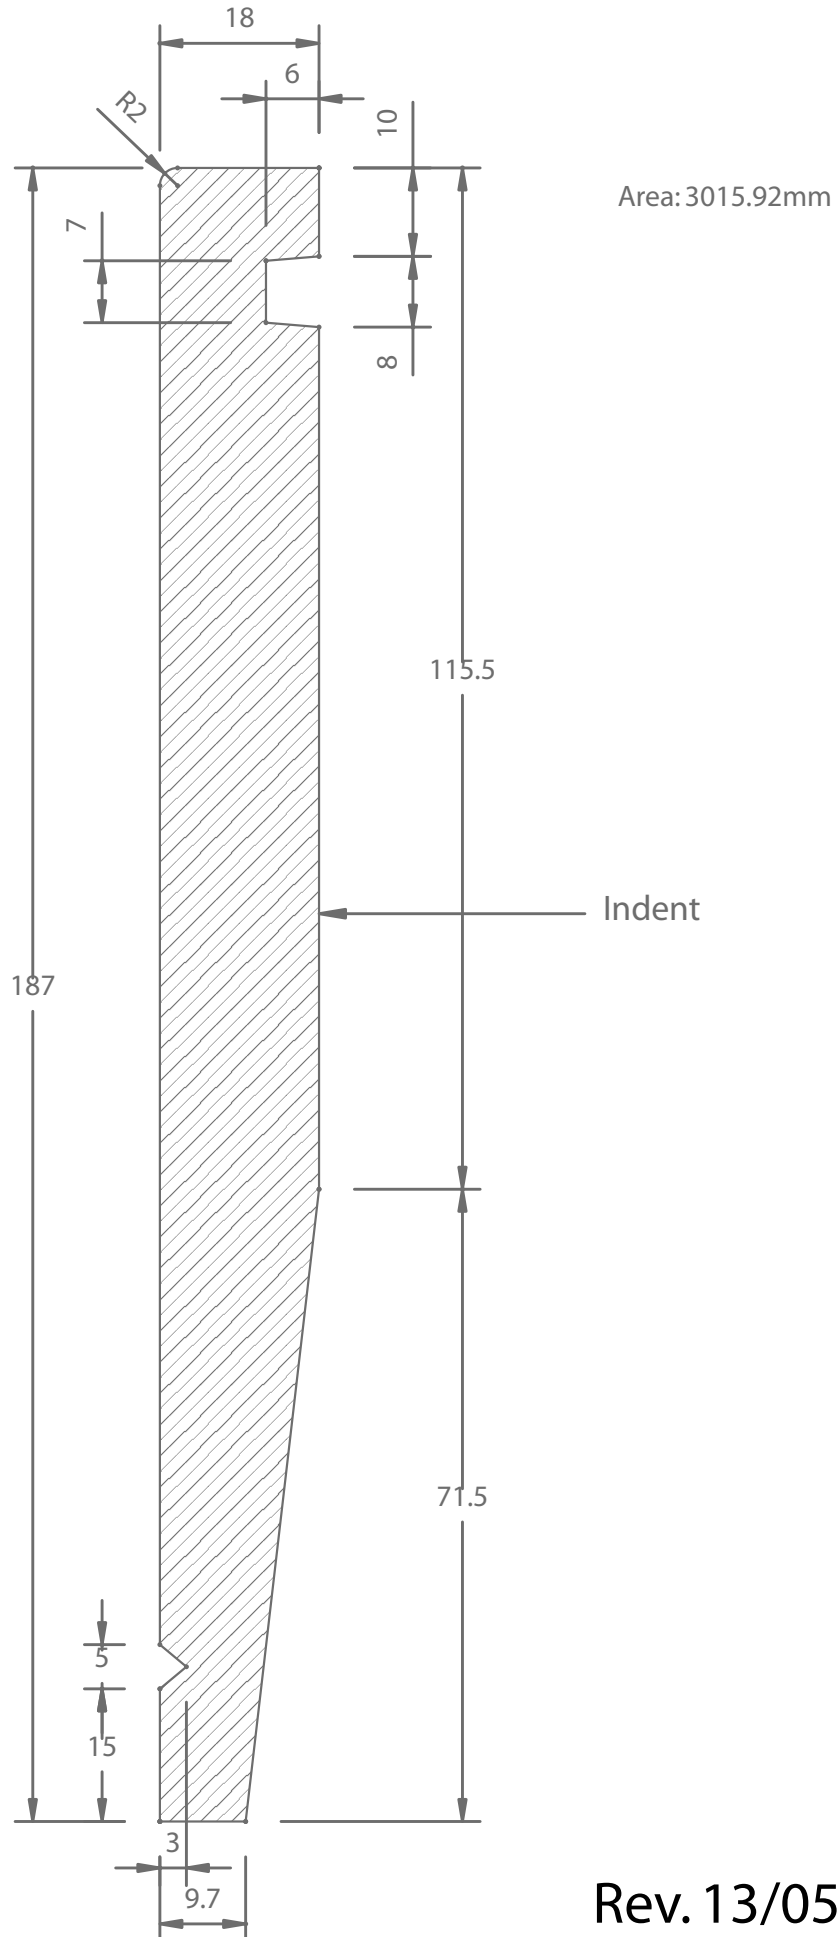

DESCRIPTION: 187 x 18 BB/WB

PROFILE NUMBER:
NZ0154

NOTE:
Cover = 155mm
Lap = 32mm