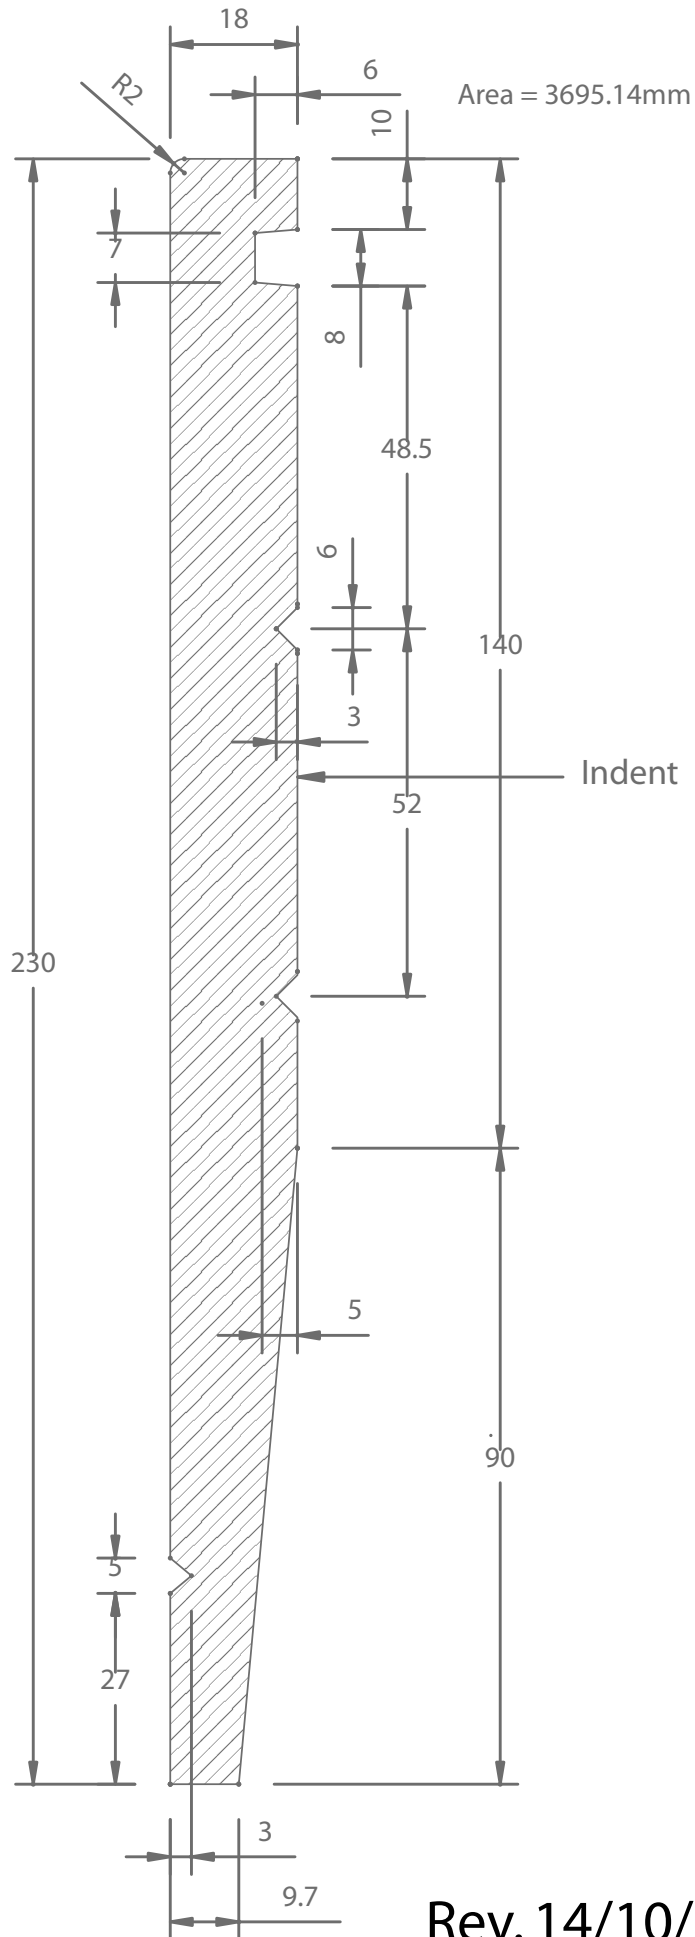

DESCRIPTION: 230 x 18 BB/WB

PROFILE NUMBER:
NZ0155

NOTE:
Cover = 188mm
Lap = 42mm

DRAWING IS NOT TO SCALE
DIMENSIONS ARE ACTUAL