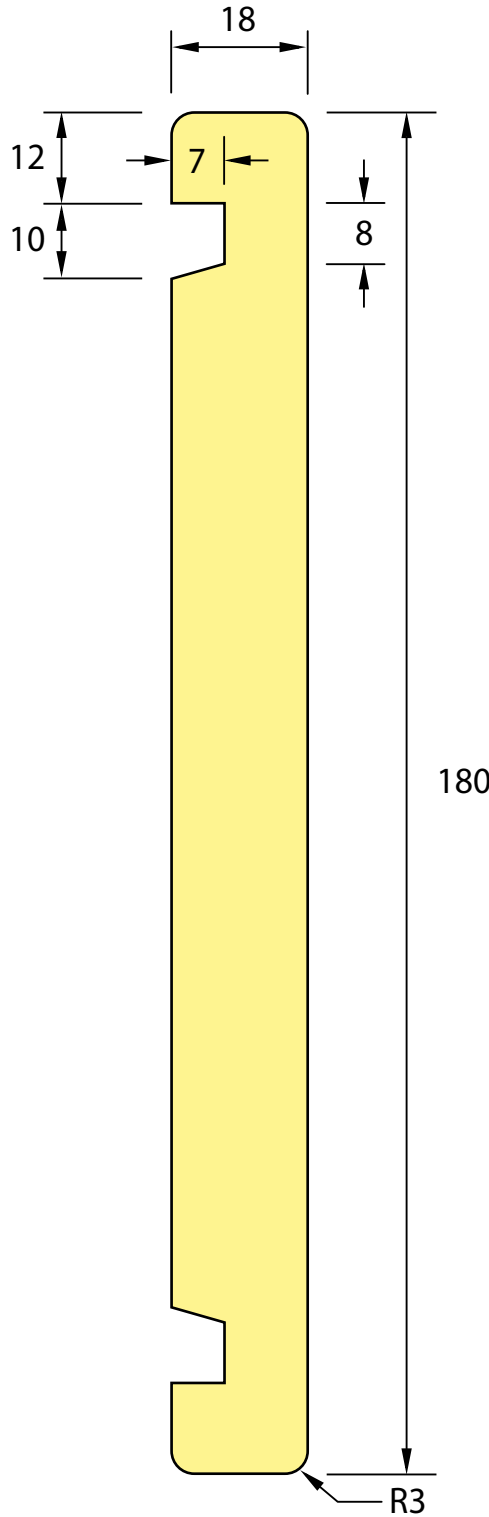

Fascia

18mm

DESCRIPTION: 225 x 18 Local Market Fascia

PROFILE NUMBER: NZ0103

Area = 3916.27mm

DESCRIPTION: 180 x 18 Local Market Fascia

PROFILE NUMBER: NZ0104

Area = 3106.27mm

DESCRIPTION: 135 x 18 Local Market Fascia

PROFILE NUMBER: NZ0105

Area = 2296.27mm

DESCRIPTION: 280 x 18 Local Market Fascia

PROFILE NUMBER: NZ0148

Area = 4906.27mm

TaranakipineTM

Leaders in value-added wood products