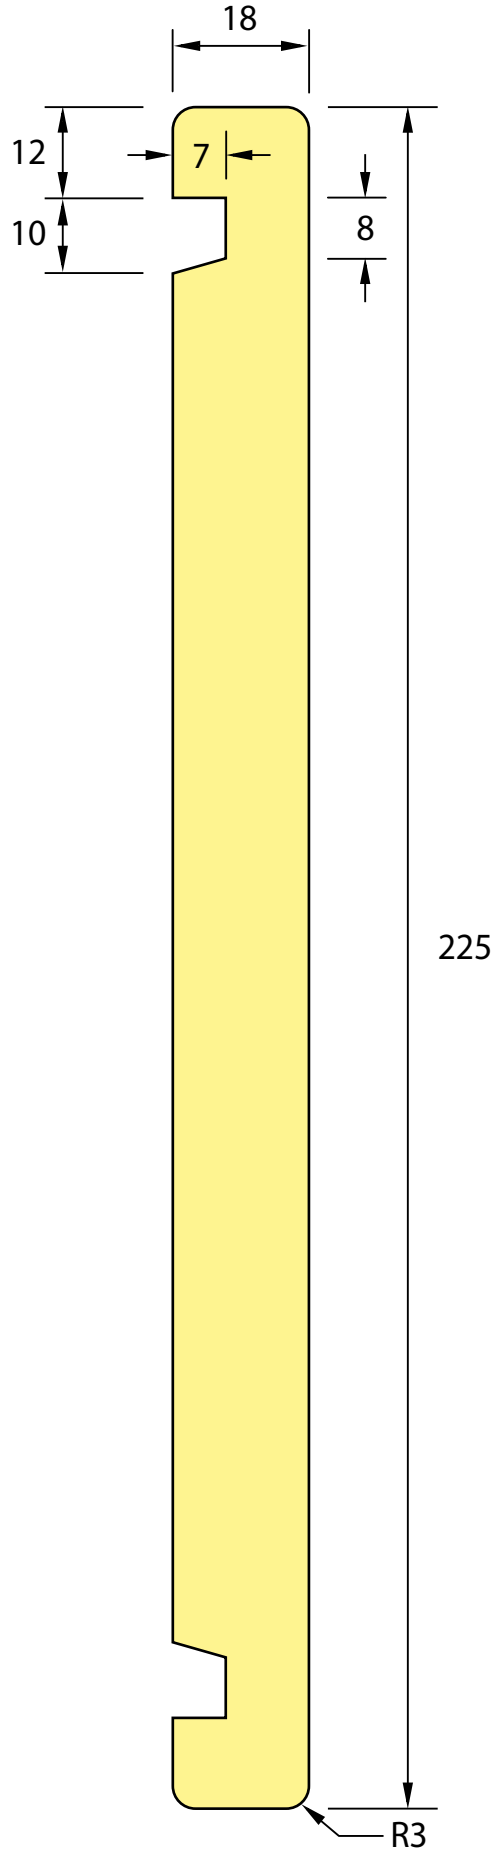

Fascia

18mm

DESCRIPTION: 225 x 18 Local Market Fascia

PROFILE NUMBER: NZ0103

Area = 3916.27mm

DESCRIPTION: 180 x 18 Local Market Fascia

PROFILE NUMBER: NZ0104

Area = 3106.27mm

DESCRIPTION: 135 x 18 Local Market Fascia

PROFILE NUMBER: NZ0105

Area = 2296.27mm

DESCRIPTION: 280 x 18 Local Market Fascia

PROFILE NUMBER: NZ0148

Area = 4906.27mm

TaranakipineTM

Leaders in value-added wood products