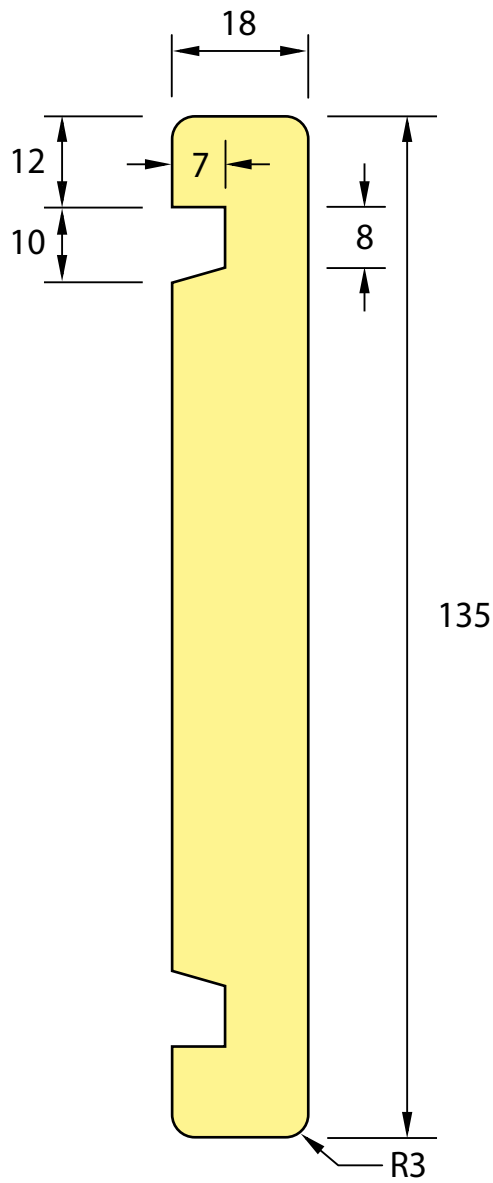

Fascia

18mm

DESCRIPTION: 225 x 18 Local Market Fascia

PROFILE NUMBER: NZ0103

Area = 3916.27mm

DESCRIPTION: 180 x 18 Local Market Fascia

PROFILE NUMBER: NZ0104

Area = 3106.27mm

DESCRIPTION: 135 x 18 Local Market Fascia

PROFILE NUMBER: NZ0105

Area = 2296.27mm

DESCRIPTION: 280 x 18 Local Market Fascia

PROFILE NUMBER: NZ0148

Area = 4906.27mm

TaranakipineTM

Leaders in value-added wood products