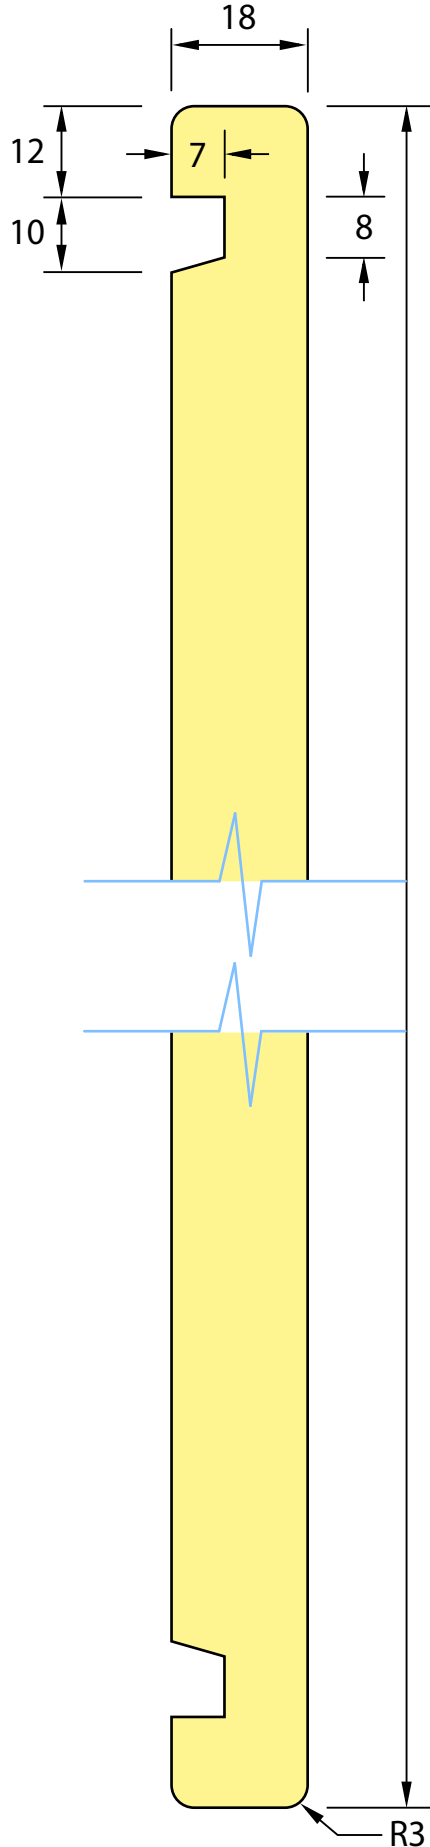

Fascia

18mm

DESCRIPTION: 225 x 18 Local Market Fascia

PROFILE NUMBER: NZ0103

Area = 3916.27mm

DESCRIPTION: 180 x 18 Local Market Fascia

PROFILE NUMBER: NZ0104

Area = 3106.27mm

DESCRIPTION: 135 x 18 Local Market Fascia

PROFILE NUMBER: NZ0105

Area = 2296.27mm

DESCRIPTION: 280 x 18 Local Market Fascia

PROFILE NUMBER: NZ0148

Area = 4906.27mm

TaranakipineTM

Leaders in value-added wood products