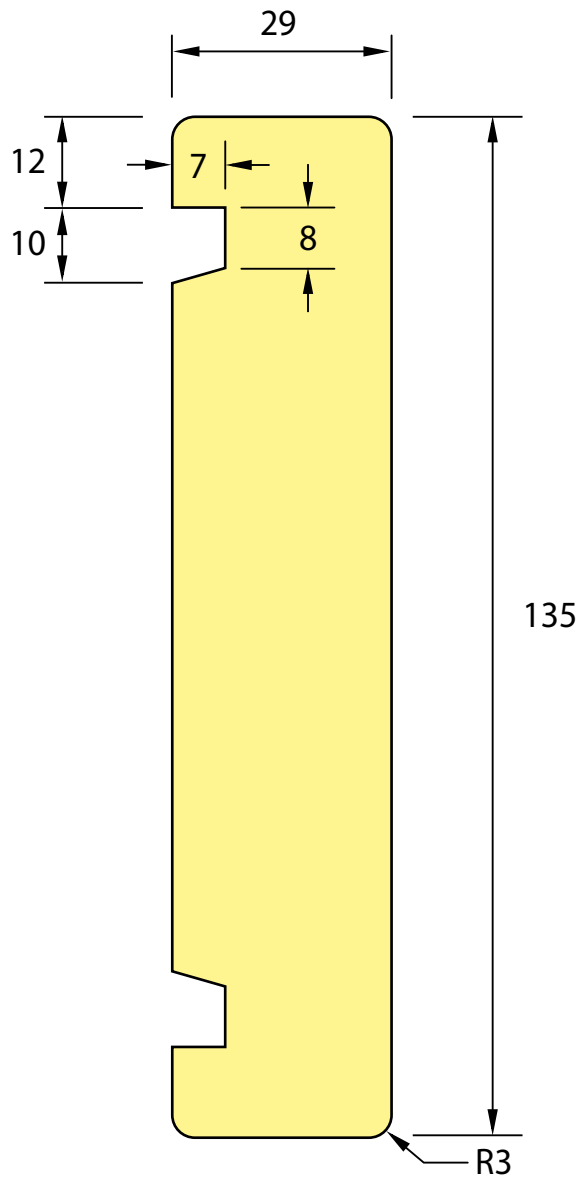

Fascia

29mm

DESCRIPTION: 225 x 29 Local Market Fascia

PROFILE NUMBER: NZ0099

Area = 6391.27mm

DESCRIPTION: 180 x 29 Local Market Fascia

PROFILE NUMBER: NZ0100

Area = 5811.27mm

DESCRIPTION: 135 x 29 Local Market Fascia

PROFILE NUMBER: NZ0102

Area = 3781.27mm

DESCRIPTION: 280 x 29 Local Market Fascia

PROFILE NUMBER: NZ0144

Area = 7986.27mm

TaranakipineTM

Leaders in value-added wood products