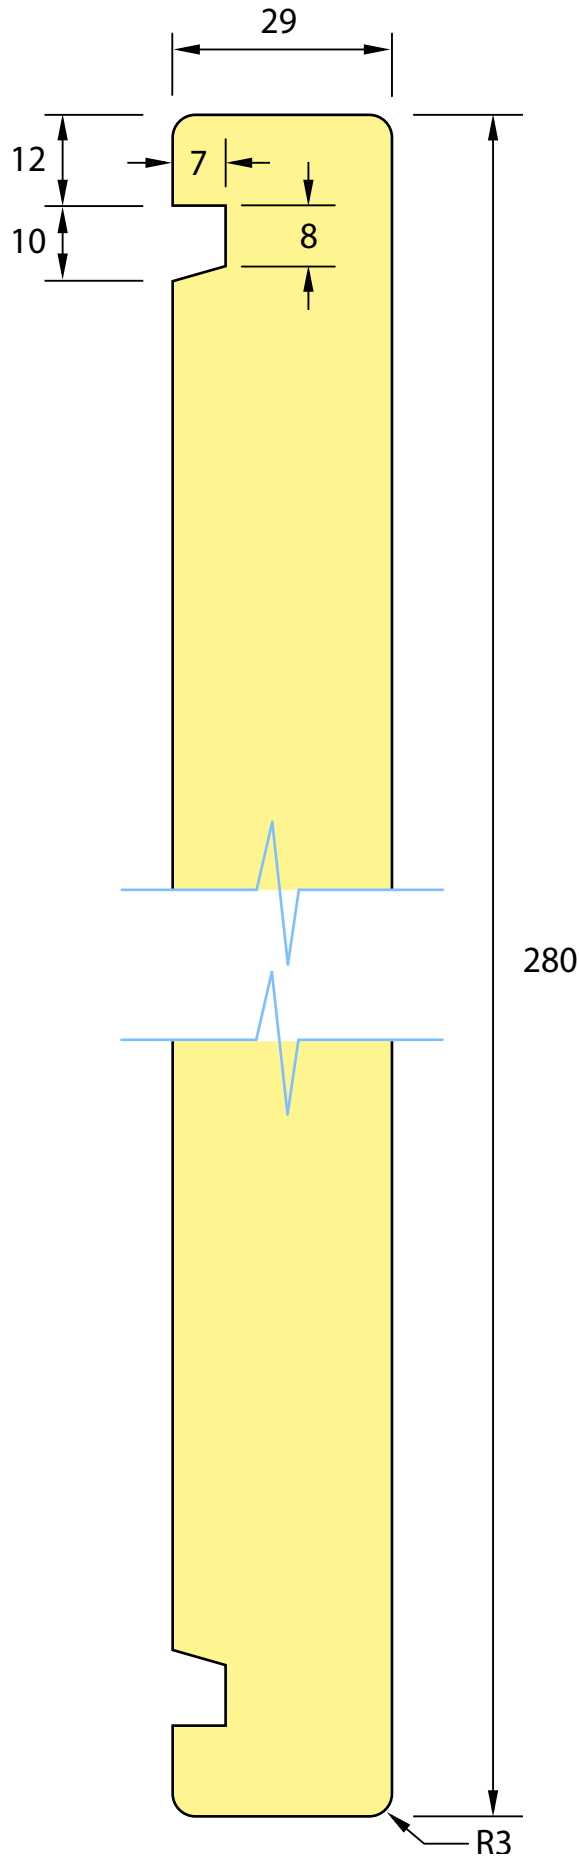

Fascia

29mm

DESCRIPTION: 225 x 29 Local Market Fascia

PROFILE NUMBER: NZ0099

Area = 6391.27mm

DESCRIPTION: 180 x 29 Local Market Fascia

PROFILE NUMBER: NZ0100

Area = 5811.27mm

DESCRIPTION: 135 x 29 Local Market Fascia

PROFILE NUMBER: NZ0102

Area = 3781.27mm

DESCRIPTION: 280 x 29 Local Market Fascia

PROFILE NUMBER: NZ0144

Area = 7986.27mm

TaranakipineTM

Leaders in value-added wood products