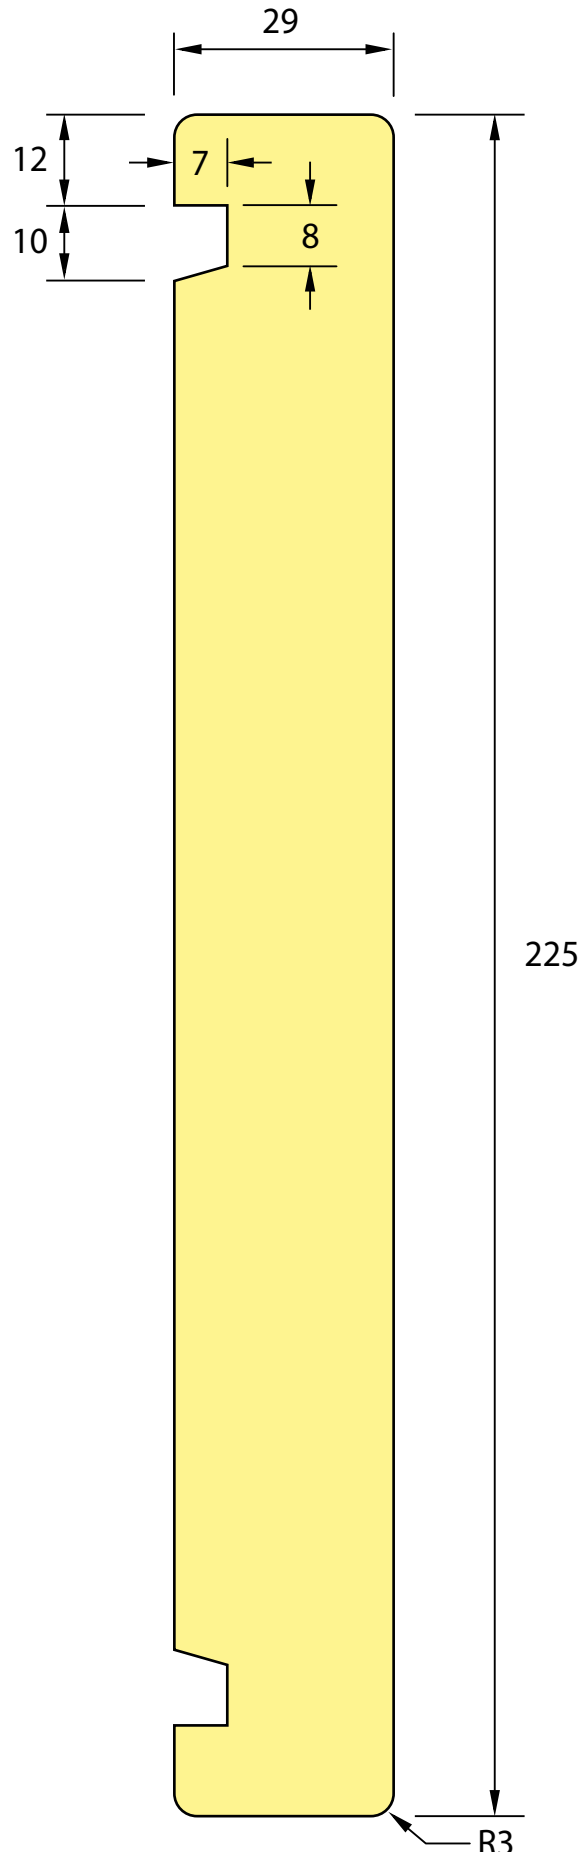

Fascia

29mm

DESCRIPTION: 225 x 29 Local Market Fascia

PROFILE NUMBER: NZ0099

Area = 6391.27mm

DESCRIPTION: 180 x 29 Local Market Fascia

PROFILE NUMBER: NZ0100

Area = 5811.27mm

DESCRIPTION: 135 x 29 Local Market Fascia

PROFILE NUMBER: NZ0102

Area = 3781.27mm

DESCRIPTION: 280 x 29 Local Market Fascia

PROFILE NUMBER: NZ0144

Area = 7986.27mm

TaranakipineTM

Leaders in value-added wood products