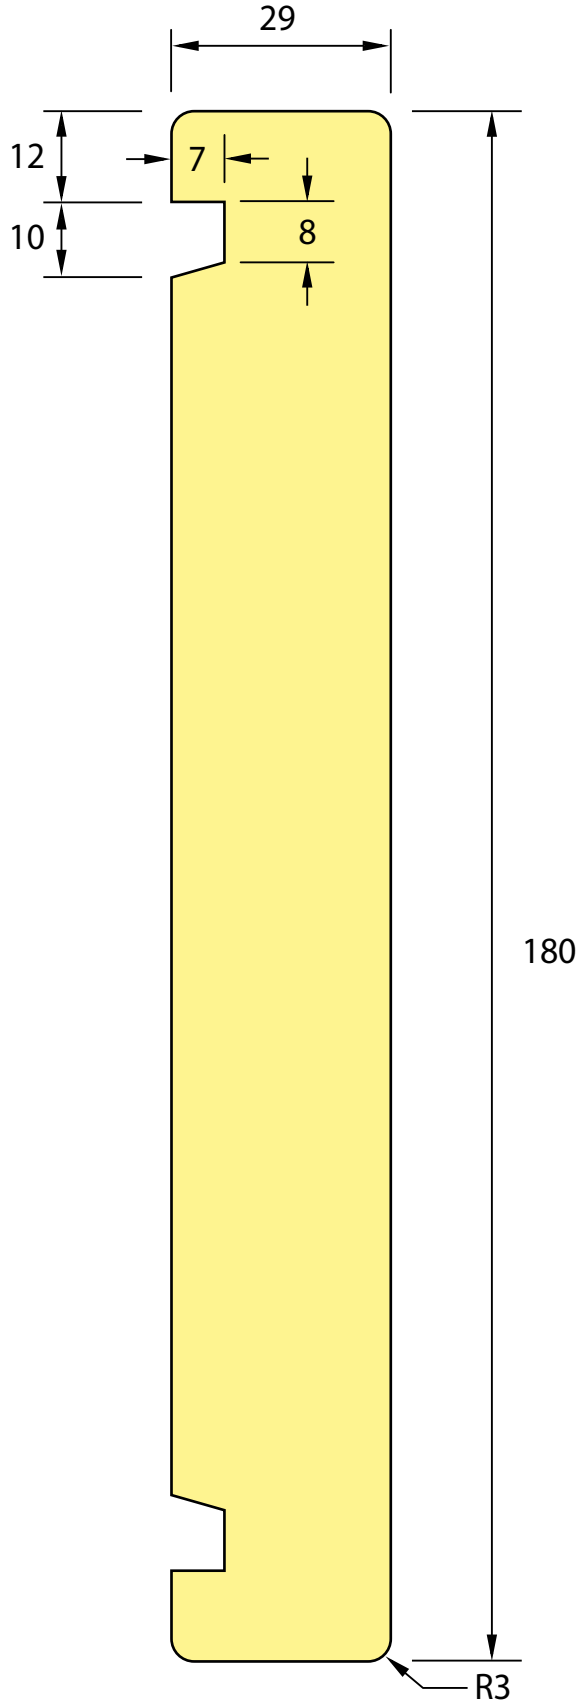

Fascia

29mm

DESCRIPTION: 225 x 29 Local Market Fascia

PROFILE NUMBER: NZ0099

Area = 6391.27mm

DESCRIPTION: 180 x 29 Local Market Fascia

PROFILE NUMBER: NZ0100

Area = 5811.27mm

DESCRIPTION: 135 x 29 Local Market Fascia

PROFILE NUMBER: NZ0102

Area = 3781.27mm

DESCRIPTION: 280 x 29 Local Market Fascia

PROFILE NUMBER: NZ0144

Area = 7986.27mm

TaranakipineTM

Leaders in value-added wood products