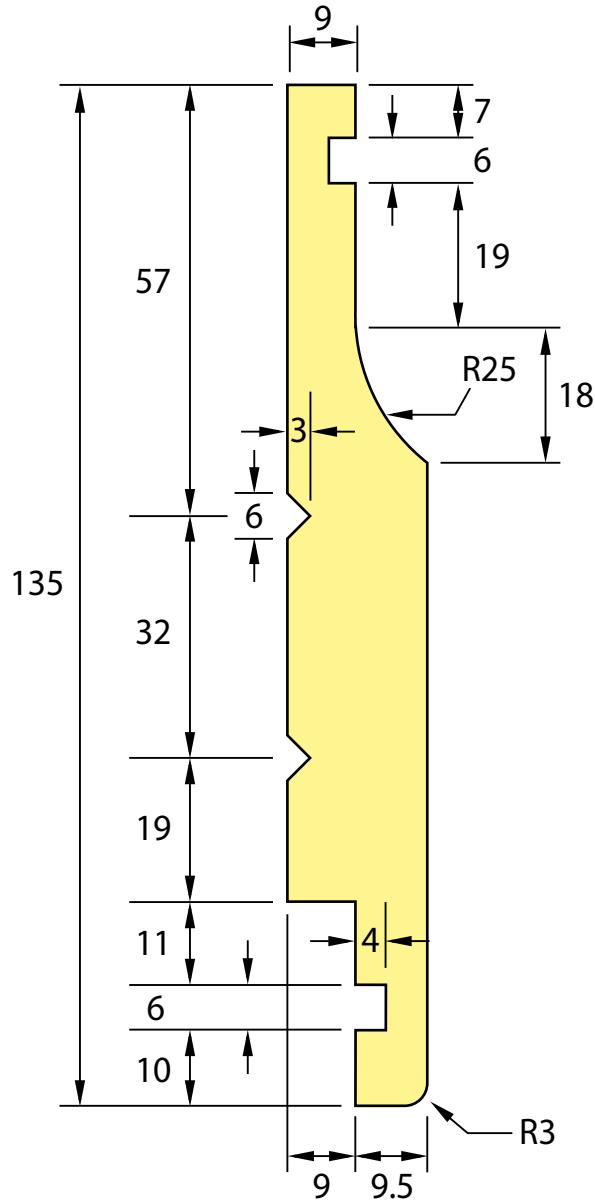

Rusticated Weatherboard

DESCRIPTION: 180 x 18.5 F/J Scalloped Rusticated WB 1979

PROFILE NUMBER: 0090

Area = 2604.84mm

DESCRIPTION: 135 x 18.5 F/J Scalloped Rusticated WB 1970

PROFILE NUMBER: NZ0091

Area = 1772.34mm

DESCRIPTION: 225 x 18 F/J Scalloped Rusticated

PROFILE NUMBER: NZ0123

Area = 3342.53mm

Leaders in value-added wood products