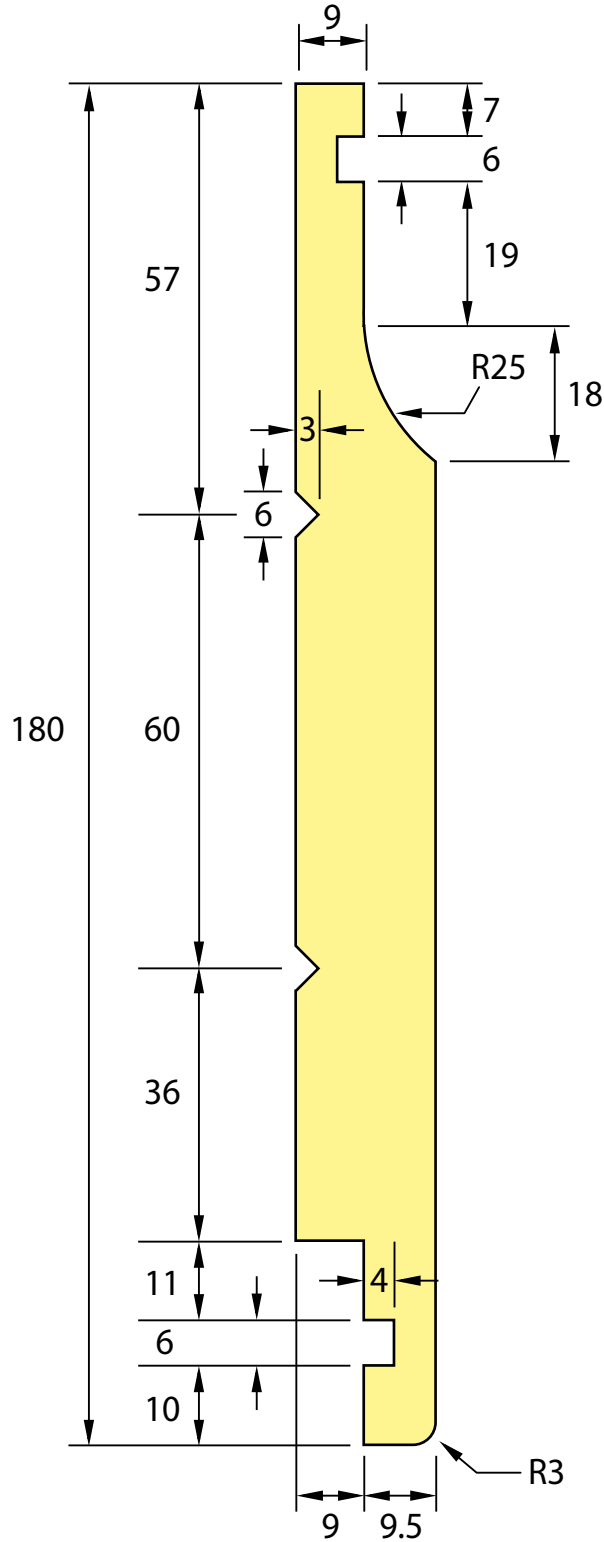

Rusticated Weatherboard

DESCRIPTION: 180 x 18.5 F/J Scalloped Rusticated WB 1979

PROFILE NUMBER: 0090

Area = 2604.84mm

DESCRIPTION: 135 x 18.5 F/J Scalloped Rusticated WB 1970

PROFILE NUMBER: NZ0091

Area = 1772.34mm

DESCRIPTION: 225 x 18 F/J Scalloped Rusticated

PROFILE NUMBER: NZ0123

Area = 3342.53mm

Leaders in value-added wood products