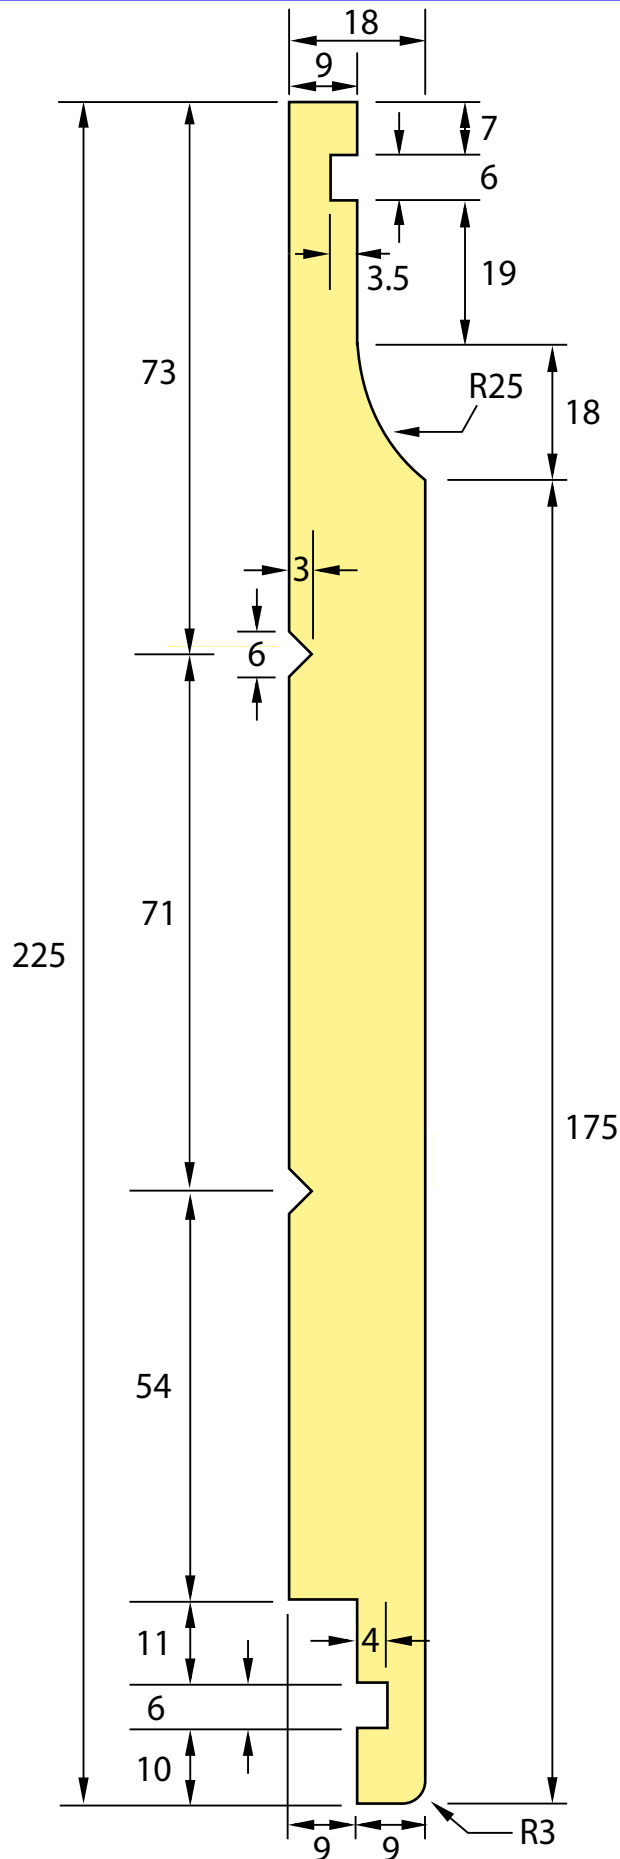

Rusticated Weatherboard

DESCRIPTION: 180 x 18.5 F/J Scalloped Rusticated WB 1979

PROFILE NUMBER: 0090

Area = 2604.84mm

DESCRIPTION: 135 x 18.5 F/J Scalloped Rusticated WB 1970

PROFILE NUMBER: NZ0091

Area = 1772.34mm

DESCRIPTION: 225 x 18 F/J Scalloped Rusticated

PROFILE NUMBER: NZ0123

Area = 3342.53mm

Leaders in value-added wood products