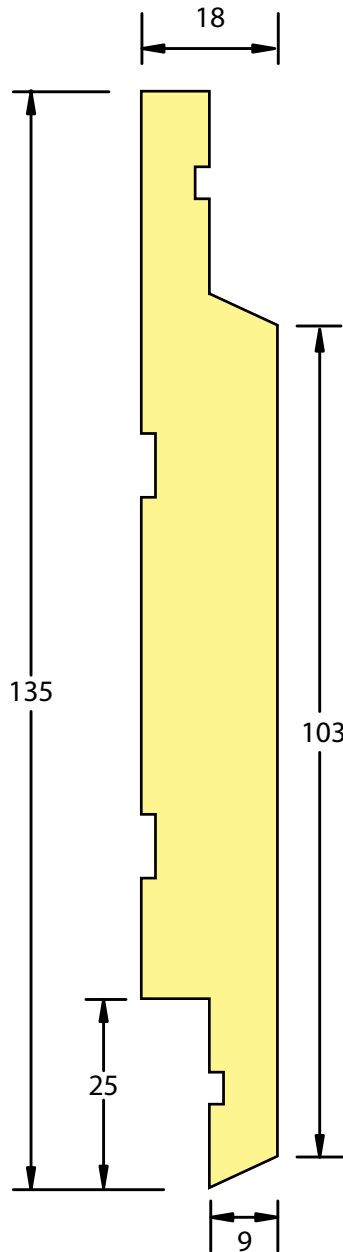

Vertical Shiplap Weatherboard

DESCRIPTION: 180 x 18 Vertical Shiplap WB

PROFILE NUMBER: 0201

DESCRIPTION: 135 x 18 Vertical Shiplap WB

PROFILE NUMBER: 0202

Leaders in value-added wood products