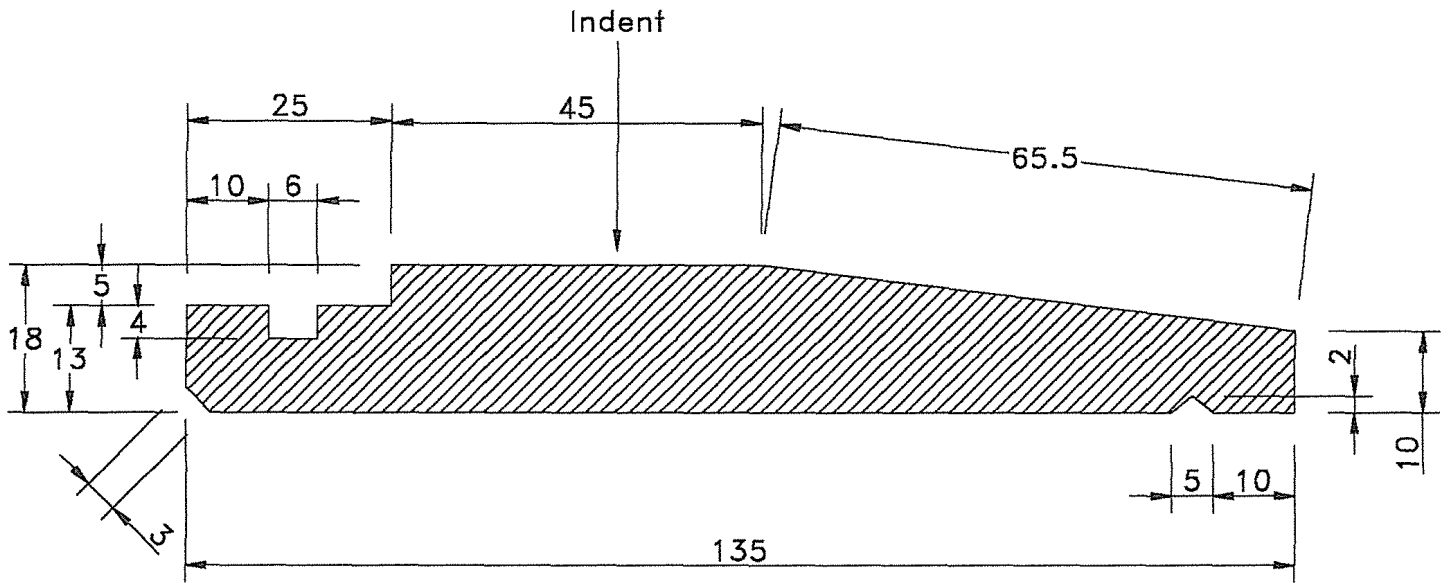

# Bevel Back Weatherboard

---

DESCRIPTION: 142 x 18 BB/WB

PROFILE NUMBER: NZ0153

Area: 2292.24mm

NOTE:  
Cover = 110mm  
Lap = 32mm

DESCRIPTION: 187 x 18 BB/WB

PROFILE NUMBER: NZ0154

Area: 3015.92mm

NOTE:  
Cover = 155mm  
Lap = 32mm

DESCRIPTION: 230 x 18 BB/WB

PROFILE NUMBER: NZ0155

Area = 3695.14mm

NOTE:  
Cover = 188mm  
Lap = 42mm

DESCRIPTION: 135x18 Rebated F/J BB/WB TSM Patt

PROFILE NUMBER: NZ0505

Area = 2040.50mm

***Taranakipine***<sup>TM</sup>

*Leaders in value-added wood products*