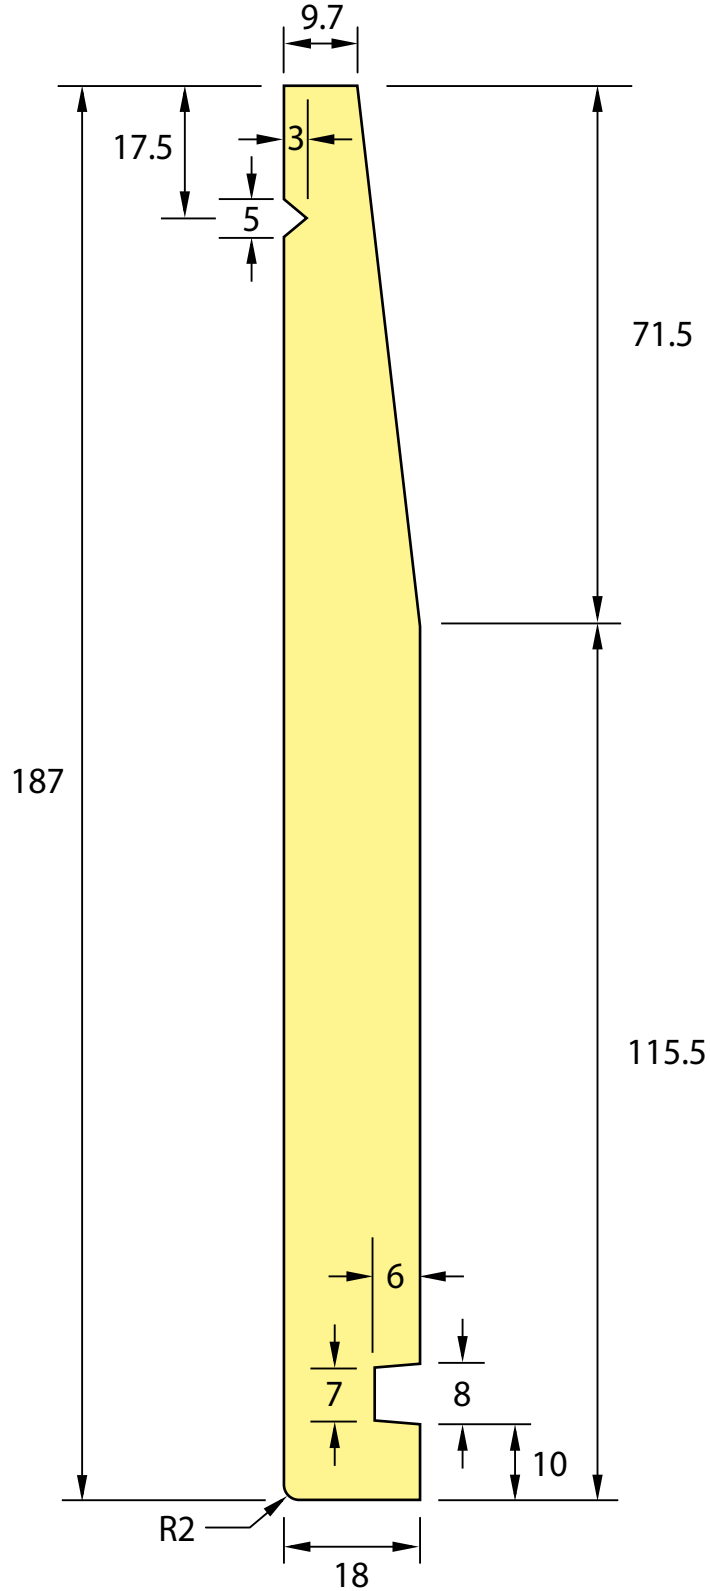

# Bevel Back Weatherboard

---

DESCRIPTION: 142 x 18 BB/WB

PROFILE NUMBER: NZ0153

Area: 2292.24mm

NOTE:  
Cover = 110mm  
Lap = 32mm

DESCRIPTION: 187 x 18 BB/WB

PROFILE NUMBER: NZ0154

Area: 3015.92mm

NOTE:  
Cover = 155mm  
Lap = 32mm

DESCRIPTION: 230 x 18 BB/WB

PROFILE NUMBER: NZ0155

Area = 3695.14mm

NOTE:  
Cover = 188mm  
Lap = 42mm

DESCRIPTION: 135x18 Rebated F/J BB/WB TSM Patt

PROFILE NUMBER: NZ0505

Area = 2040.50mm

***Taranakipine***<sup>TM</sup>

*Leaders in value-added wood products*