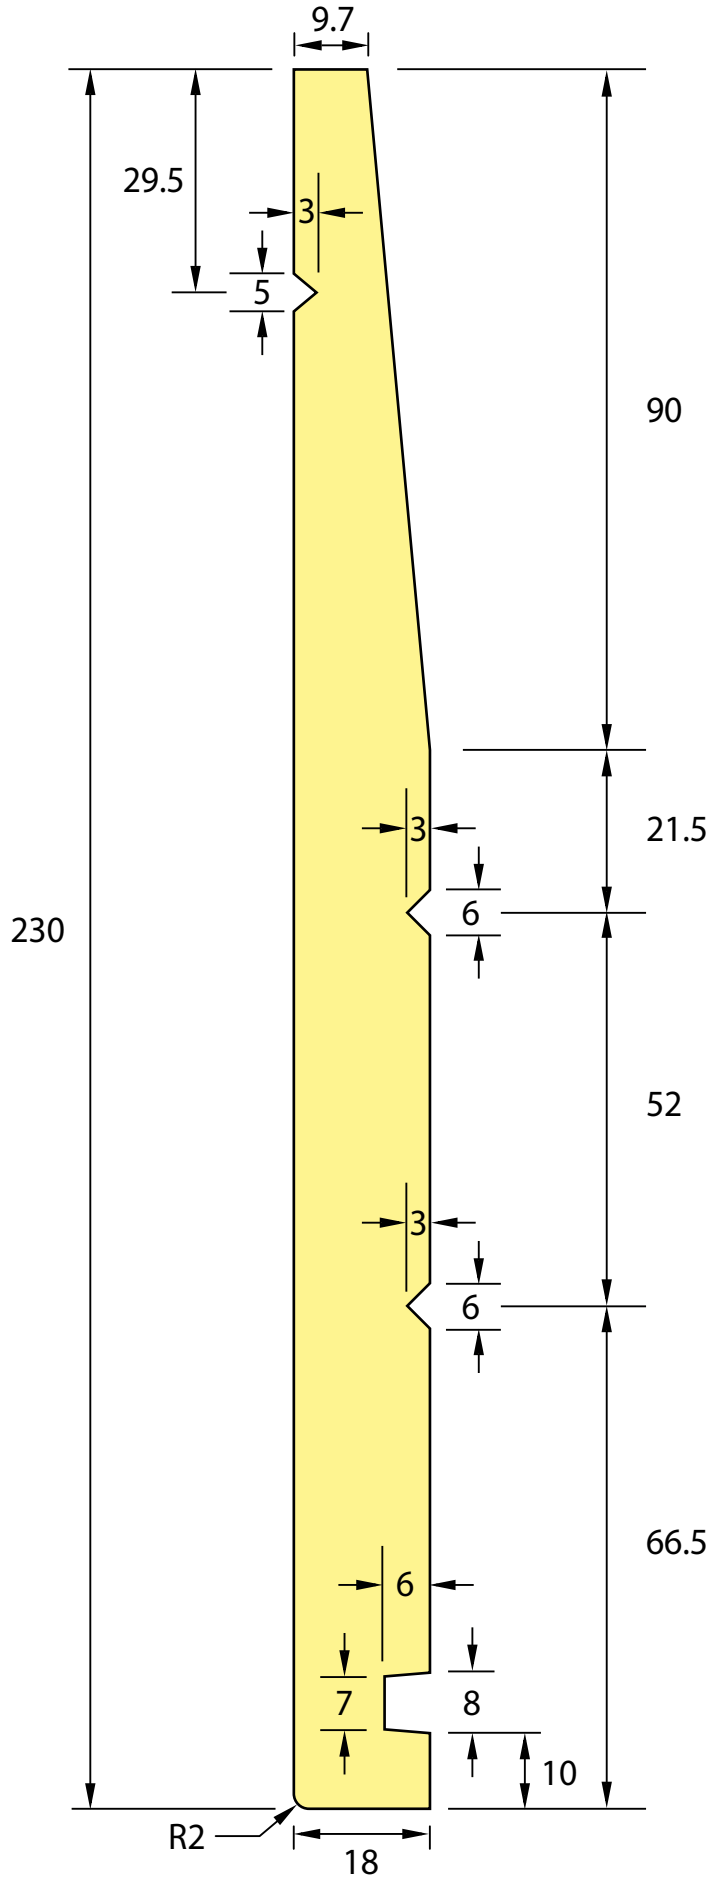

# Bevel Back Weatherboard

---

DESCRIPTION: 142 x 18 BB/WB

PROFILE NUMBER: NZ0153

Area: 2292.24mm

NOTE:  
Cover = 110mm  
Lap = 32mm

DESCRIPTION: 187 x 18 BB/WB

PROFILE NUMBER: NZ0154

Area: 3015.92mm

NOTE:  
Cover = 155mm  
Lap = 32mm

DESCRIPTION: 230 x 18 BB/WB

PROFILE NUMBER: NZ0155

Area = 3695.14mm

NOTE:  
Cover = 188mm  
Lap = 42mm

DESCRIPTION: 135x18 Rebated F/J BB/WB TSM Patt

PROFILE NUMBER: NZ0505

Area = 2040.50mm

***Taranakipine***<sup>TM</sup>

*Leaders in value-added wood products*