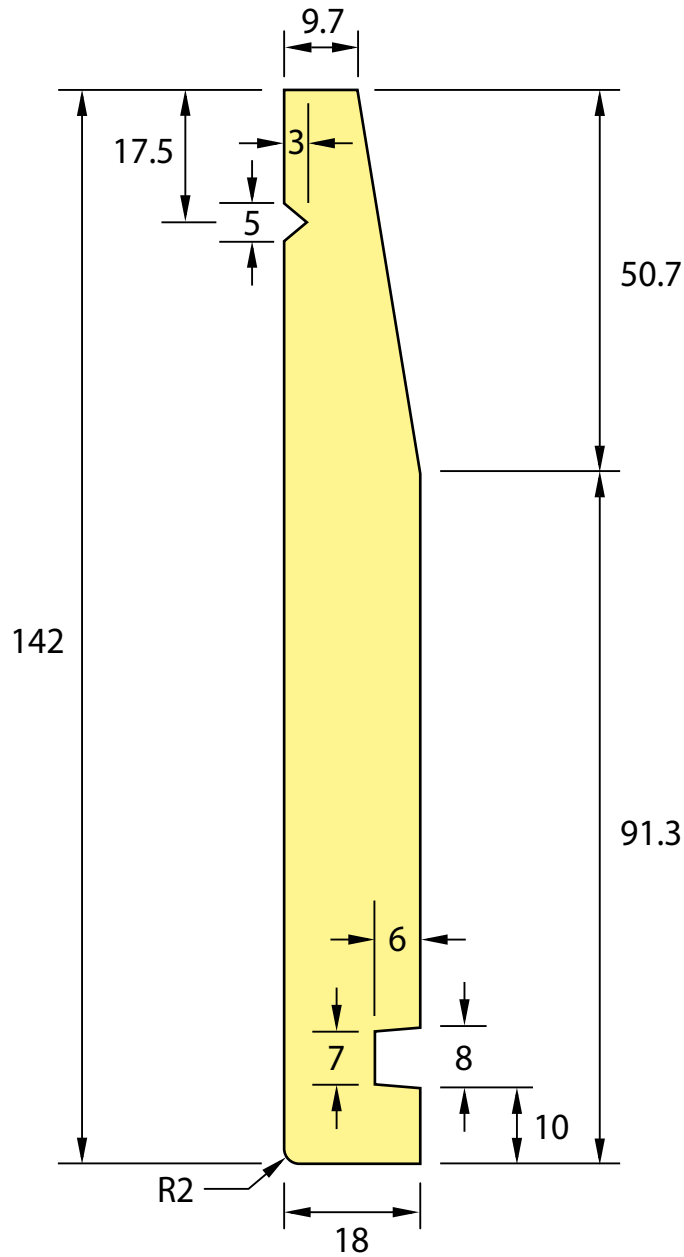

# Bevel Back Weatherboard

---

DESCRIPTION: 142 x 18 BB/WB

PROFILE NUMBER: NZ0153

Area: 2292.24mm

NOTE:  
Cover = 110mm  
Lap = 32mm

DESCRIPTION: 187 x 18 BB/WB

PROFILE NUMBER: NZ0154

Area: 3015.92mm

NOTE:  
Cover = 155mm  
Lap = 32mm

DESCRIPTION: 230 x 18 BB/WB

PROFILE NUMBER: NZ0155

Area = 3695.14mm

NOTE:  
Cover = 188mm  
Lap = 42mm

DESCRIPTION: 135x18 Rebated F/J BB/WB TSM Patt

PROFILE NUMBER: NZ0505

Area = 2040.50mm

***Taranakipine***<sup>TM</sup>

*Leaders in value-added wood products*