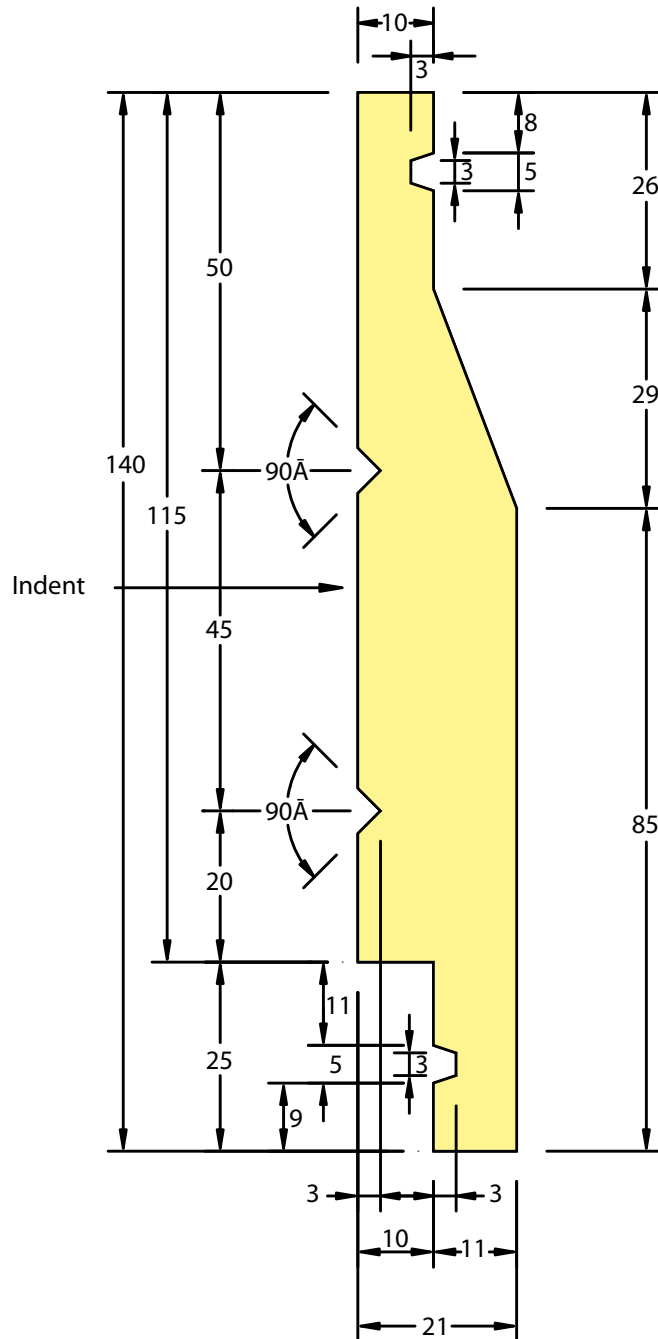

Regional Profiles Weatherboard

Bevel back

DESCRIPTION: 140 x 21 Wellington BB/WB

PROFILE NUMBER: 0203

Area = 2590.70mm

REV: 24/02/14

DESCRIPTION: 215 x 21 Hawkes Bay Bevelled Rusticated WB

PROFILE NUMBER: 0156

Area = 3777.50mm

REV:06/12/13

DESCRIPTION: 140 x 21 Hawkes Bay Bevelled Rusticated WB

PROFILE NUMBER: 0554

Area = 2202.50mm

Leaders in value-added wood products