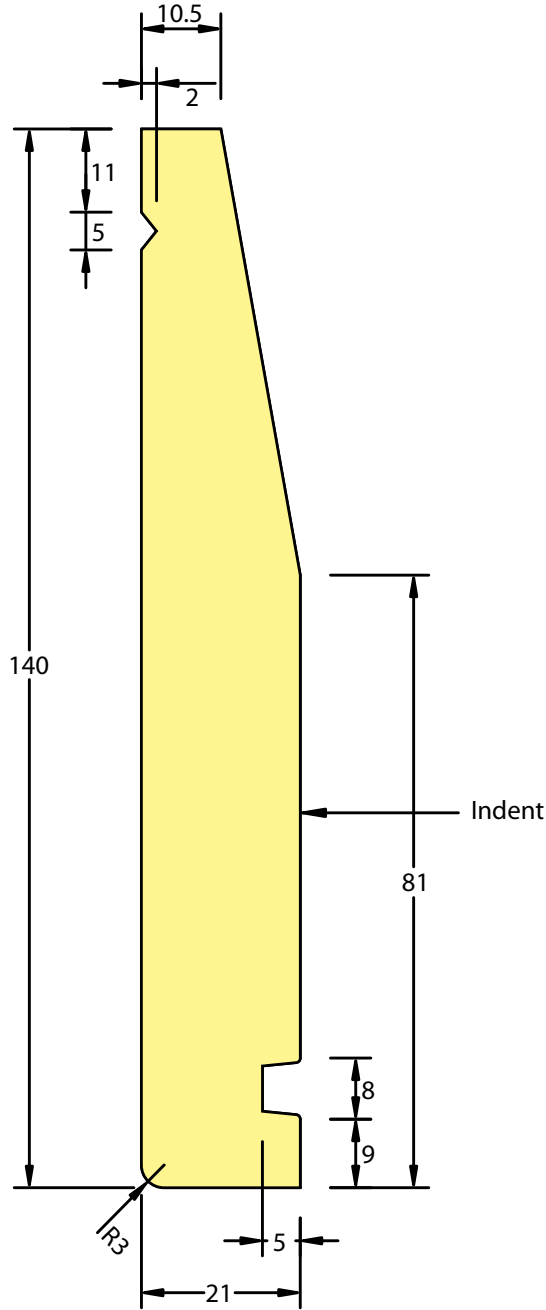

Regional Profiles Weatherboard

Bevel back

DESCRIPTION: 140 x 21 Wellington BB/WB

PROFILE NUMBER: 0203

Area = 2590.70mm

REV: 24/02/14

DESCRIPTION: 215 x 21 Hawkes Bay Bevelled Rusticated WB

PROFILE NUMBER: 0156

Area = 3777.50mm

REV:06/12/13

DESCRIPTION: 140 x 21 Hawkes Bay Bevelled Rusticated WB

PROFILE NUMBER: 0554

Area = 2202.50mm

Leaders in value-added wood products