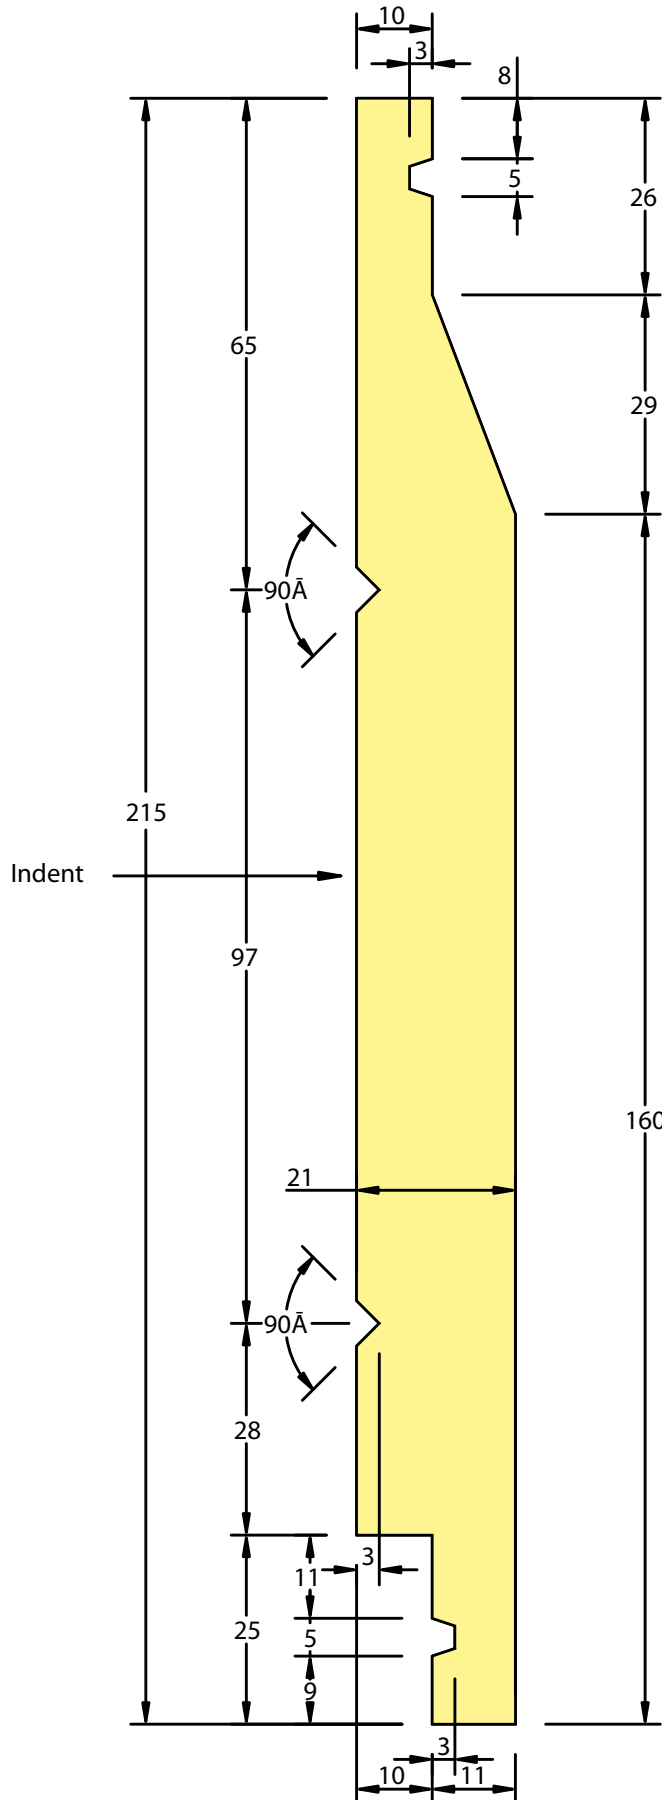

Regional Profiles Weatherboard

Bevel back

DESCRIPTION: 140 x 21 Wellington BB/WB

PROFILE NUMBER: 0203

Area = 2590.70mm

REV: 24/02/14

DESCRIPTION: 215 x 21 Hawkes Bay Bevelled Rusticated WB

PROFILE NUMBER: 0156

Area = 3777.50mm

REV:06/12/13

DESCRIPTION: 140 x 21 Hawkes Bay Bevelled Rusticated WB

PROFILE NUMBER: 0554

Area = 2202.50mm

Leaders in value-added wood products