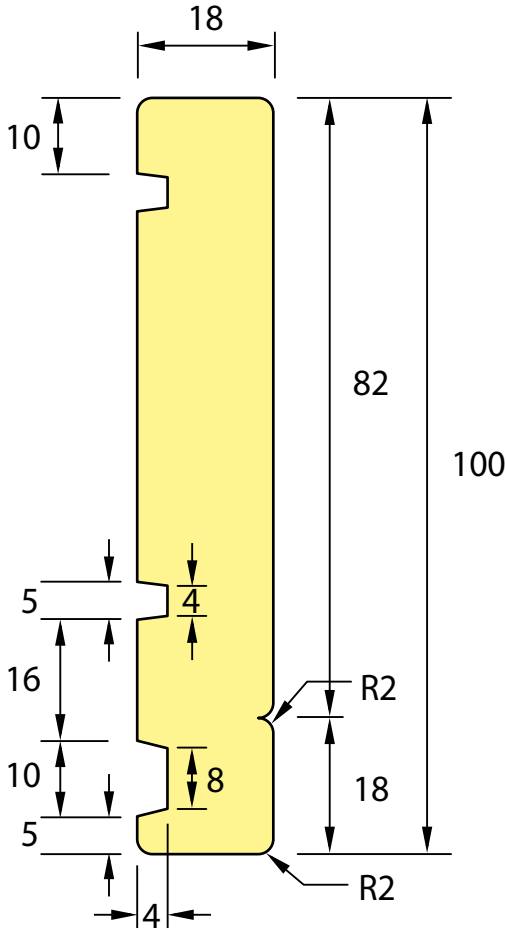

Box Corner

DESCRIPTION: 100 x 18 Box Corner (2 pieces)

PROFILE NUMBER: NZ0190 & NZ0191

Part#190
Area = 1722.85mm

Part#191
Area = 1463.67mm

DESCRIPTION: 100 x 18 Box Corner (2 pieces)

PROFILE NUMBER: NZ0290 & NZ0291

Internal

Part#290
Area = 1724.57mm

Part#291
Area = 1463.67mm

Internal

DESCRIPTION: 44 x 21 Cavity Batten

PROFILE NUMBER:

Area = 924mm

DESCRIPTION: 24 x 9 Rustic Plug (Suits NZ0090 / NZ0091 / NZ0123)

PROFILE NUMBER: NZ0161

Area = 163.28mm

Leaders in value-added wood products