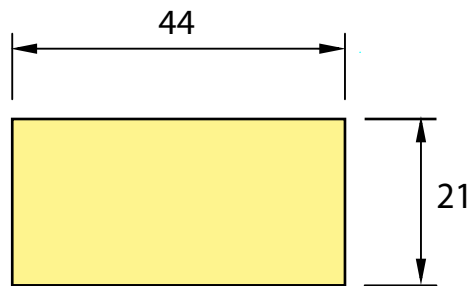

Box Corner

DESCRIPTION: 100 x 18 Box Corner (2 pieces)

PROFILE NUMBER: NZ0190 & NZ0191

Part#190
Area = 1722.85mm

Part#191
Area = 1463.67mm

DESCRIPTION: 100 x 18 Box Corner (2 pieces)

PROFILE NUMBER: NZ0290 & NZ0291

Internal

Part#290
Area = 1724.57mm

Part#291
Area = 1463.67mm

Internal

DESCRIPTION: 44 x 21 Cavity Batten

PROFILE NUMBER:

Area = 924mm

DESCRIPTION: 24 x 9 Rustic Plug (Suits NZ0090 / NZ0091 / NZ0123)

PROFILE NUMBER: NZ0161

Area = 163.28mm

Leaders in value-added wood products