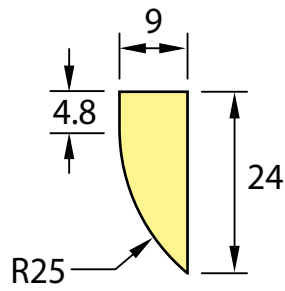

Box Corner

DESCRIPTION: 100 x 18 Box Corner (2 pieces)

PROFILE NUMBER: NZ0190 & NZ0191

Part#190
Area = 1722.85mm

Part#191
Area = 1463.67mm

DESCRIPTION: 100 x 18 Box Corner (2 pieces)

PROFILE NUMBER: NZ0290 & NZ0291

Internal

Part#290
Area = 1724.57mm

Part#291
Area = 1463.67mm

Internal

DESCRIPTION: 44 x 21 Cavity Batten

PROFILE NUMBER:

Area = 924mm

DESCRIPTION: 24 x 9 Rustic Plug (Suits NZ0090 / NZ0091 / NZ0123)

PROFILE NUMBER: NZ0161

Area = 163.28mm

Leaders in value-added wood products