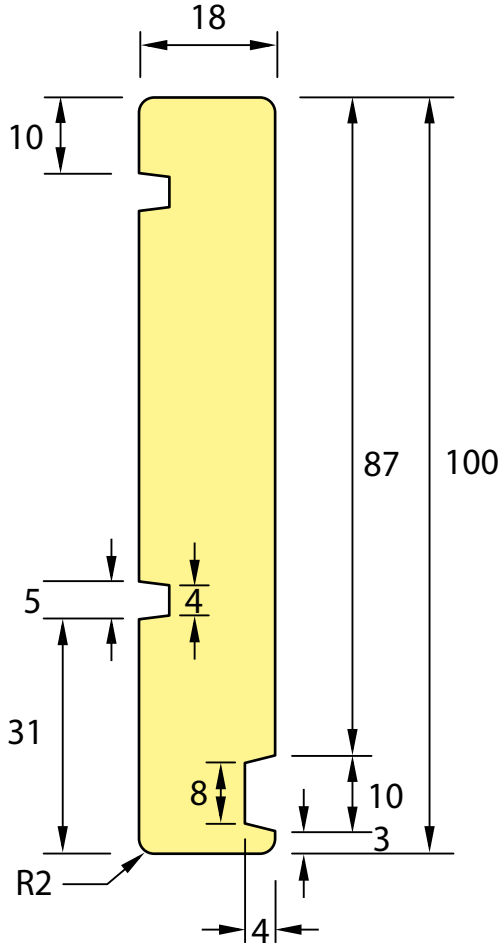

Box Corner

DESCRIPTION: 100 x 18 Box Corner (2 pieces)

PROFILE NUMBER: NZ0190 & NZ0191

Part#190
Area = 1722.85mm

Part#191
Area = 1463.67mm

DESCRIPTION: 100 x 18 Box Corner (2 pieces)

PROFILE NUMBER: NZ0290 & NZ0291

Internal

Part#290
Area = 1724.57mm

Part#291
Area = 1463.67mm

Internal

DESCRIPTION: 44 x 21 Cavity Batten

PROFILE NUMBER:

Area = 924mm

DESCRIPTION: 24 x 9 Rustic Plug (Suits NZ0090 / NZ0091 / NZ0123)

PROFILE NUMBER: NZ0161

Area = 163.28mm

Leaders in value-added wood products