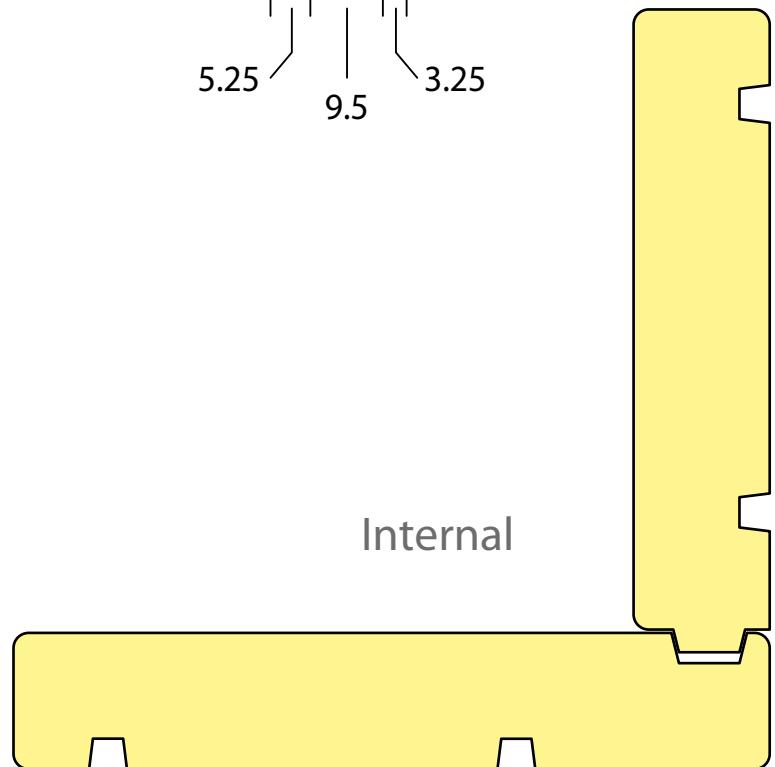

Box Corner

DESCRIPTION: 100 x 18 Box Corner (2 pieces)

PROFILE NUMBER: NZ0190 & NZ0191

Part#190
Area = 1722.85mm

Part#191
Area = 1463.67mm

DESCRIPTION: 100 x 18 Box Corner (2 pieces)

PROFILE NUMBER: NZ0290 & NZ0291

Internal

Part#290
Area = 1724.57mm

Part#291
Area = 1463.67mm

Internal

DESCRIPTION: 44 x 21 Cavity Batten

PROFILE NUMBER:

Area = 924mm

DESCRIPTION: 24 x 9 Rustic Plug (Suits NZ0090 / NZ0091 / NZ0123)

PROFILE NUMBER: NZ0161

Area = 163.28mm

Leaders in value-added wood products