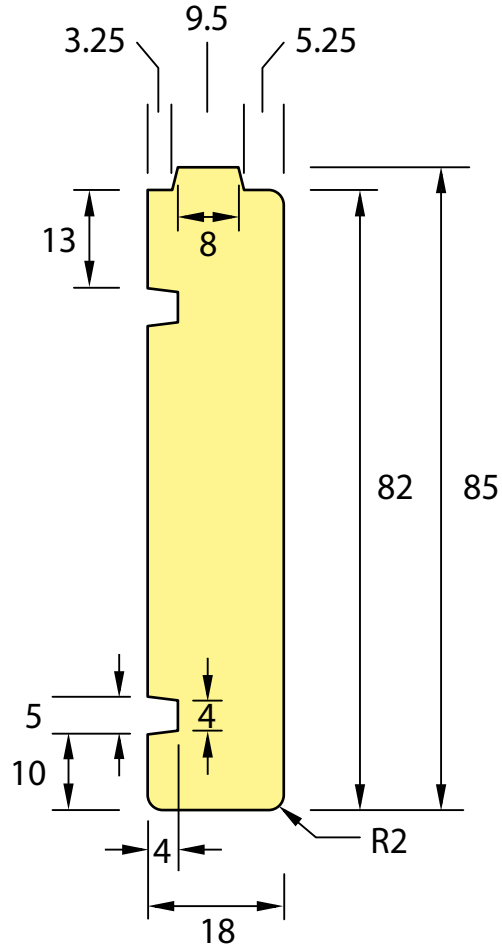

Box Corner

DESCRIPTION: 100 x 18 Box Corner (2 pieces)

PROFILE NUMBER: NZ0190 & NZ0191

Part#190
Area = 1722.85mm

Part#191
Area = 1463.67mm

DESCRIPTION: 100 x 18 Box Corner (2 pieces)

PROFILE NUMBER: NZ0290 & NZ0291

Internal

Part#290
Area = 1724.57mm

Part#291
Area = 1463.67mm

Internal

DESCRIPTION: 44 x 21 Cavity Batten

PROFILE NUMBER:

Area = 924mm

DESCRIPTION: 24 x 9 Rustic Plug (Suits NZ0090 / NZ0091 / NZ0123)

PROFILE NUMBER: NZ0161

Area = 163.28mm

Leaders in value-added wood products