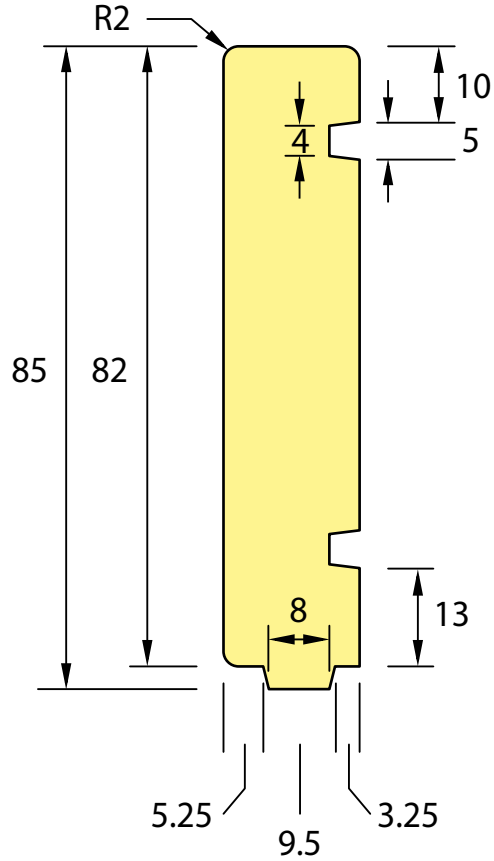

Box Corner

DESCRIPTION: 100 x 18 Box Corner (2 pieces)

PROFILE NUMBER: NZ0190 & NZ0191

Part#190
Area = 1722.85mm

Part#191
Area = 1463.67mm

DESCRIPTION: 100 x 18 Box Corner (2 pieces)

PROFILE NUMBER: NZ0290 & NZ0291

Internal

Part#290
Area = 1724.57mm

Part#291
Area = 1463.67mm

Internal

DESCRIPTION: 44 x 21 Cavity Batten

PROFILE NUMBER:

Area = 924mm

DESCRIPTION: 24 x 9 Rustic Plug (Suits NZ0090 / NZ0091 / NZ0123)

PROFILE NUMBER: NZ0161

Area = 163.28mm

Leaders in value-added wood products