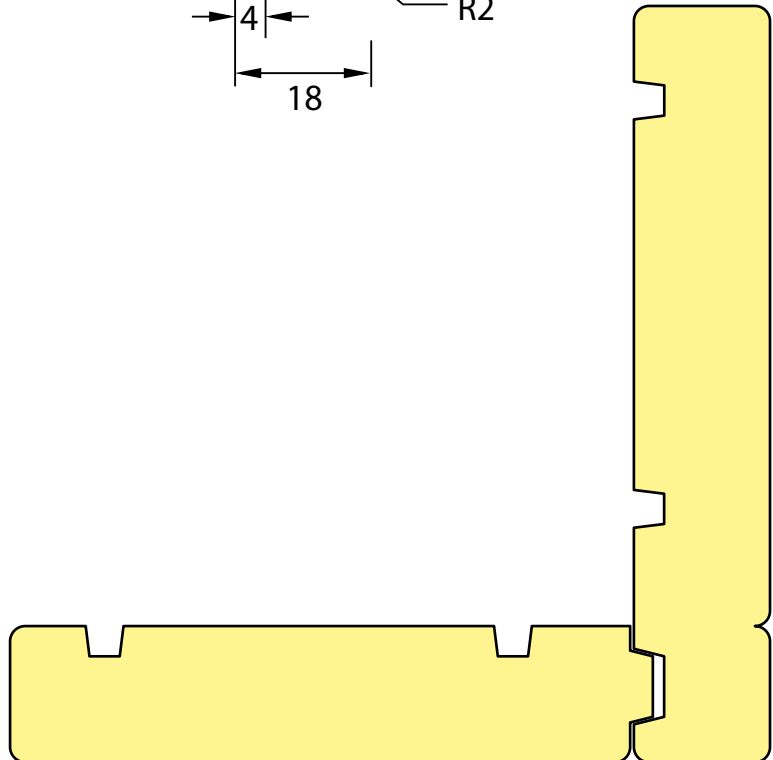

Box Corner

DESCRIPTION: 100 x 18 Box Corner (2 pieces)

PROFILE NUMBER: NZ0190 & NZ0191

Part#190
Area = 1722.85mm

Part#191
Area = 1463.67mm

DESCRIPTION: 100 x 18 Box Corner (2 pieces)

PROFILE NUMBER: NZ0290 & NZ0291

Internal

Part#290
Area = 1724.57mm

Part#291
Area = 1463.67mm

Internal

DESCRIPTION: 44 x 21 Cavity Batten

PROFILE NUMBER:

Area = 924mm

DESCRIPTION: 24 x 9 Rustic Plug (Suits NZ0090 / NZ0091 / NZ0123)

PROFILE NUMBER: NZ0161

Area = 163.28mm

Leaders in value-added wood products