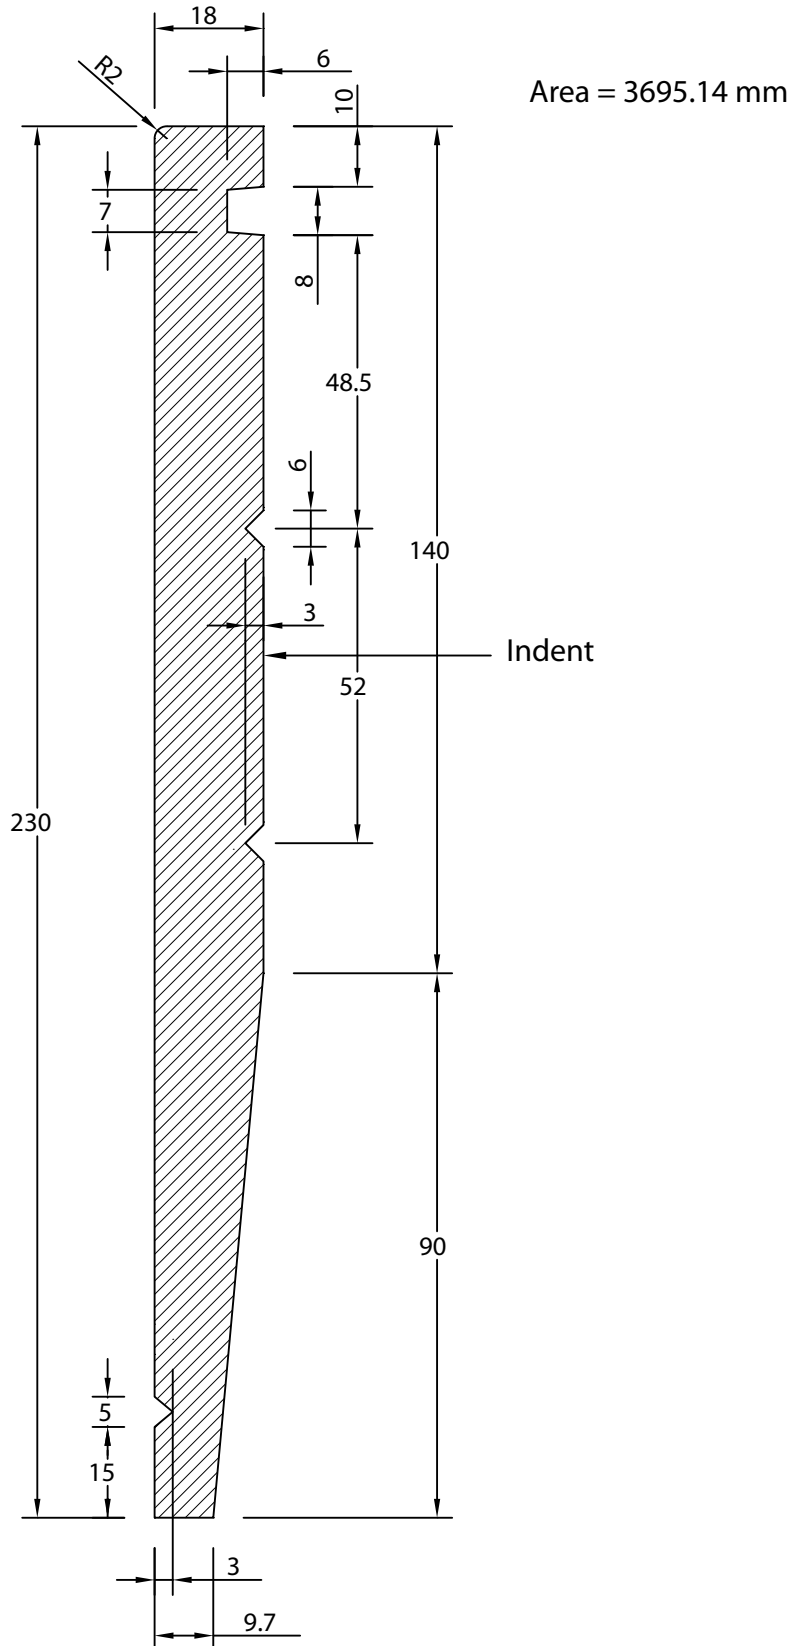

DESCRIPTION: 230 x 18 BB/WB

PROFILE NUMBER:
NZ0155

NOTE:
Cover = 198 mm
Lap = 32 mm

DRAWING IS NOT TO SCALE
DIMENSIONS ARE ACTUAL

REV: 14/07/17