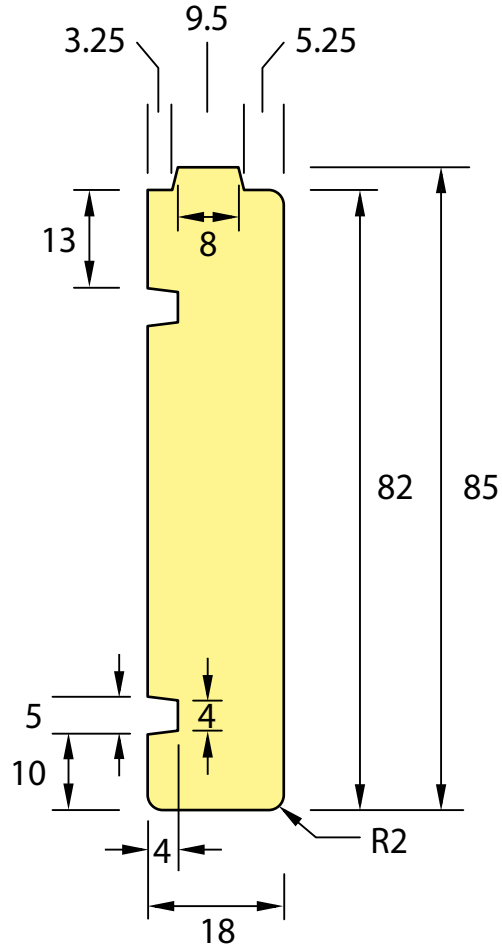

**Boxed Corner
Cavity Batten
Rustic plugs**

DESCRIPTION: 100 x 18 Box Corner (2 pieces)

PROFILE NUMBER: NZ0190 & NZ0191

Part#190
Area = 1722.85mm

Part#191
Area = 1463.67mm

DESCRIPTION: 100 x 18 Box Corner (2 pieces)

PROFILE NUMBER: NZ0290 & NZ0291

Internal

Part#290
Area = 1724.57mm

Part#291
Area = 1463.67mm

Internal

DESCRIPTION: 44 x 21 Cavity Batten

PROFILE NUMBER:

Area = 924mm

DESCRIPTION: 24 x 9 Rustic Plug (Suits NZ0090 / NZ0091 / NZ0123)

PROFILE NUMBER: NZ0161

Area = 163.28mm

TaranakipineTM

Leaders in value-added wood products