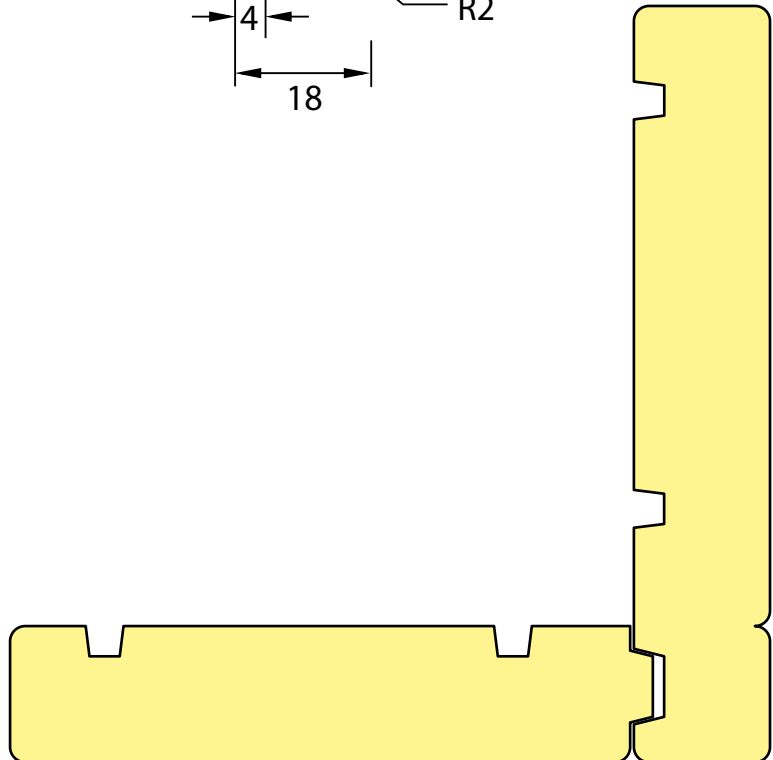

**Boxed Corner
Cavity Batten
Rustic plugs**

DESCRIPTION: 100 x 18 Box Corner (2 pieces)

PROFILE NUMBER: NZ0190 & NZ0191

Part#190
Area = 1722.85mm

Part#191
Area = 1463.67mm

DESCRIPTION: 100 x 18 Box Corner (2 pieces)

PROFILE NUMBER: NZ0290 & NZ0291

Internal

Part#290
Area = 1724.57mm

Part#291
Area = 1463.67mm

Internal

DESCRIPTION: 44 x 21 Cavity Batten

PROFILE NUMBER:

Area = 924mm

DESCRIPTION: 24 x 9 Rustic Plug (Suits NZ0090 / NZ0091 / NZ0123)

PROFILE NUMBER: NZ0161

Area = 163.28mm

TaranakipineTM

Leaders in value-added wood products