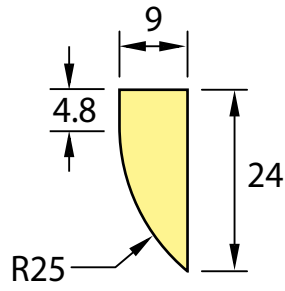

**Boxed Corner
Cavity Batten
Rustic plugs**

DESCRIPTION: 100 x 18 Box Corner (2 pieces)

PROFILE NUMBER: NZ0190 & NZ0191

Part#190
Area = 1722.85mm

Part#191
Area = 1463.67mm

DESCRIPTION: 100 x 18 Box Corner (2 pieces)

PROFILE NUMBER: NZ0290 & NZ0291

Internal

Part#290
Area = 1724.57mm

Part#291
Area = 1463.67mm

Internal

DESCRIPTION: 44 x 21 Cavity Batten

PROFILE NUMBER:

Area = 924mm

DESCRIPTION: 24 x 9 Rustic Plug (Suits NZ0090 / NZ0091 / NZ0123)

PROFILE NUMBER: NZ0161

Area = 163.28mm

TaranakipineTM

Leaders in value-added wood products