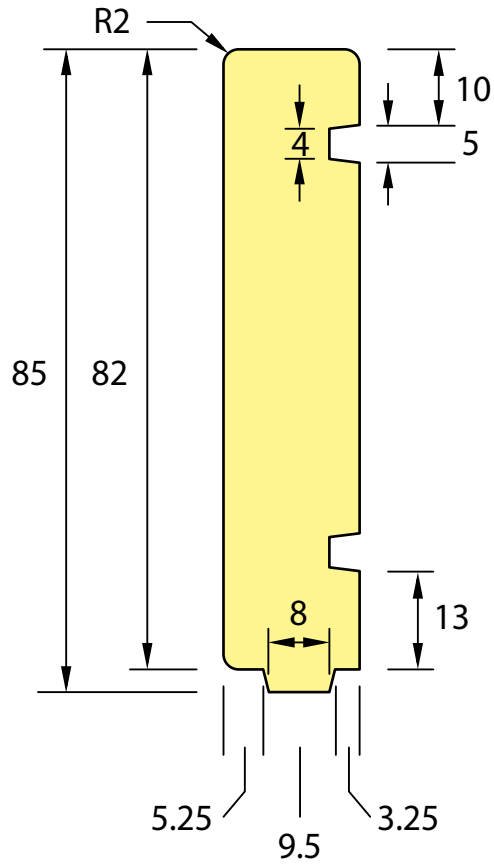

**Boxed Corner
Cavity Batten
Rustic plugs**

DESCRIPTION: 100 x 18 Box Corner (2 pieces)

PROFILE NUMBER: NZ0190 & NZ0191

Part#190
Area = 1722.85mm

Part#191
Area = 1463.67mm

DESCRIPTION: 100 x 18 Box Corner (2 pieces)

PROFILE NUMBER: NZ0290 & NZ0291

Internal

Part#290
Area = 1724.57mm

Part#291
Area = 1463.67mm

Internal

DESCRIPTION: 44 x 21 Cavity Batten

PROFILE NUMBER:

Area = 924mm

DESCRIPTION: 24 x 9 Rustic Plug (Suits NZ0090 / NZ0091 / NZ0123)

PROFILE NUMBER: NZ0161

Area = 163.28mm

TaranakipineTM

Leaders in value-added wood products