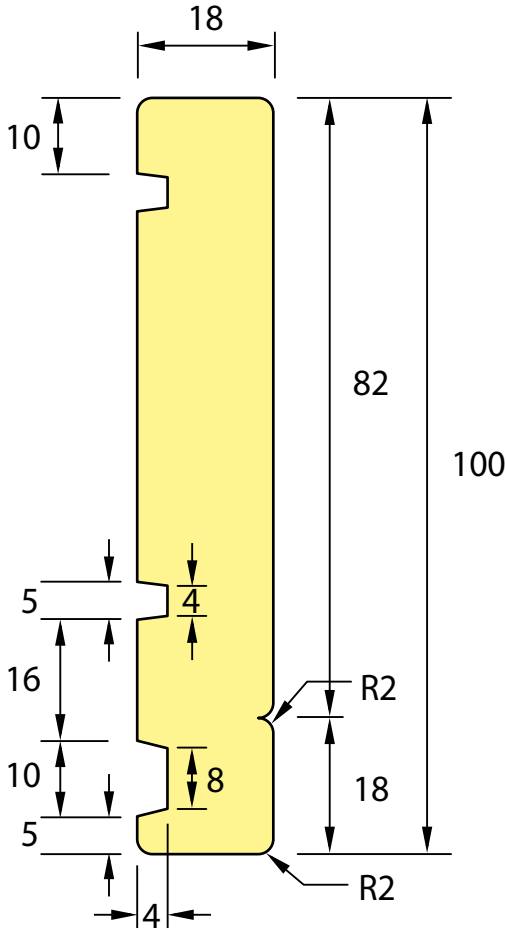

**Boxed Corner
Cavity Batten
Rustic plugs**

DESCRIPTION: 100 x 18 Box Corner (2 pieces)

PROFILE NUMBER: NZ0190 & NZ0191

Part#190
Area = 1722.85mm

Part#191
Area = 1463.67mm

DESCRIPTION: 100 x 18 Box Corner (2 pieces)

PROFILE NUMBER: NZ0290 & NZ0291

Internal

Part#290
Area = 1724.57mm

Part#291
Area = 1463.67mm

Internal

DESCRIPTION: 44 x 21 Cavity Batten

PROFILE NUMBER:

Area = 924mm

DESCRIPTION: 24 x 9 Rustic Plug (Suits NZ0090 / NZ0091 / NZ0123)

PROFILE NUMBER: NZ0161

Area = 163.28mm

TaranakipineTM

Leaders in value-added wood products