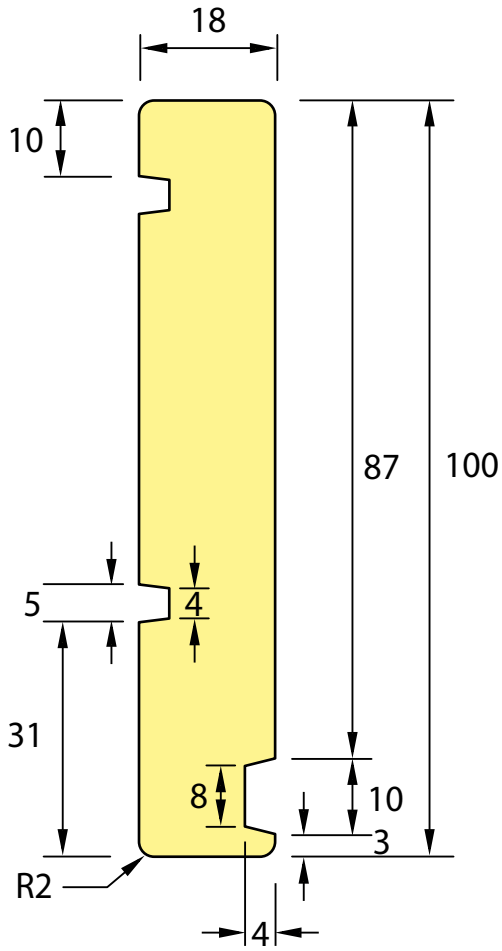

**Boxed Corner
Cavity Batten
Rustic plugs**

DESCRIPTION: 100 x 18 Box Corner (2 pieces)

PROFILE NUMBER: NZ0190 & NZ0191

Part#190
Area = 1722.85mm

Part#191
Area = 1463.67mm

DESCRIPTION: 100 x 18 Box Corner (2 pieces)

PROFILE NUMBER: NZ0290 & NZ0291

Internal

Part#290
Area = 1724.57mm

Part#291
Area = 1463.67mm

Internal

DESCRIPTION: 44 x 21 Cavity Batten

PROFILE NUMBER:

Area = 924mm

DESCRIPTION: 24 x 9 Rustic Plug (Suits NZ0090 / NZ0091 / NZ0123)

PROFILE NUMBER: NZ0161

Area = 163.28mm

TaranakipineTM

Leaders in value-added wood products