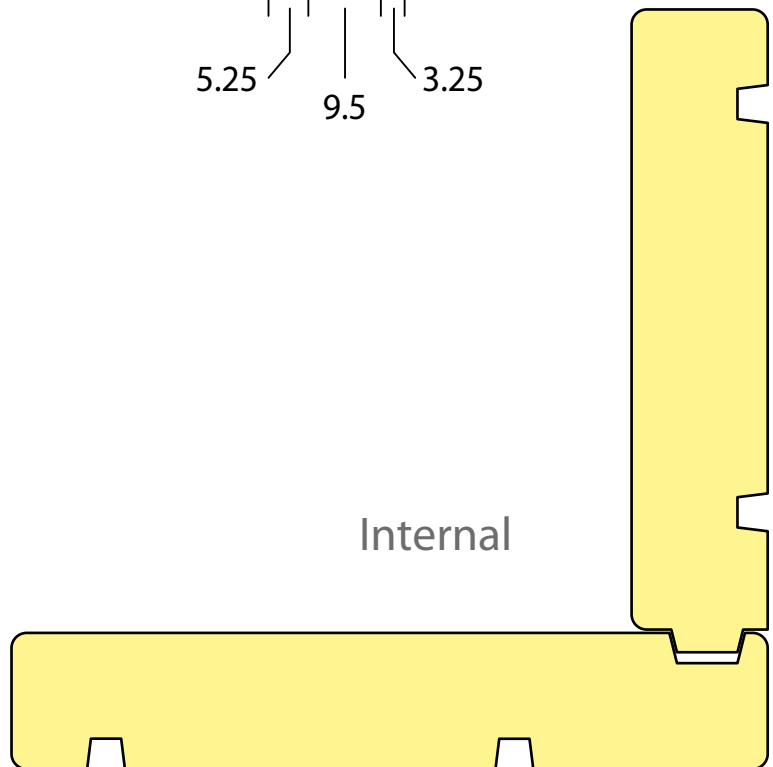

**Boxed Corner
Cavity Batten
Rustic plugs**

DESCRIPTION: 100 x 18 Box Corner (2 pieces)

PROFILE NUMBER: NZ0190 & NZ0191

Part#190
Area = 1722.85mm

Part#191
Area = 1463.67mm

DESCRIPTION: 100 x 18 Box Corner (2 pieces)

PROFILE NUMBER: NZ0290 & NZ0291

Internal

Part#290
Area = 1724.57mm

Part#291
Area = 1463.67mm

Internal

DESCRIPTION: 44 x 21 Cavity Batten

PROFILE NUMBER:

Area = 924mm

DESCRIPTION: 24 x 9 Rustic Plug (Suits NZ0090 / NZ0091 / NZ0123)

PROFILE NUMBER: NZ0161

Area = 163.28mm

TaranakipineTM

Leaders in value-added wood products