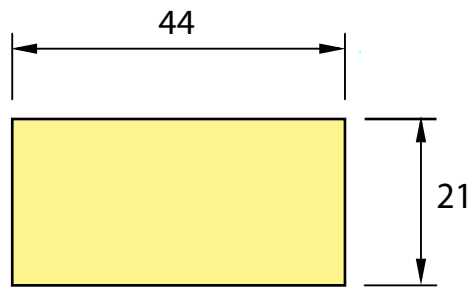

**Boxed Corner
Cavity Batten
Rustic plugs**

DESCRIPTION: 100 x 18 Box Corner (2 pieces)

PROFILE NUMBER: NZ0190 & NZ0191

Part#190
Area = 1722.85mm

Part#191
Area = 1463.67mm

DESCRIPTION: 100 x 18 Box Corner (2 pieces)

PROFILE NUMBER: NZ0290 & NZ0291

Internal

Part#290
Area = 1724.57mm

Part#291
Area = 1463.67mm

Internal

DESCRIPTION: 44 x 21 Cavity Batten

PROFILE NUMBER:

Area = 924mm

DESCRIPTION: 24 x 9 Rustic Plug (Suits NZ0090 / NZ0091 / NZ0123)

PROFILE NUMBER: NZ0161

Area = 163.28mm

TaranakipineTM

Leaders in value-added wood products